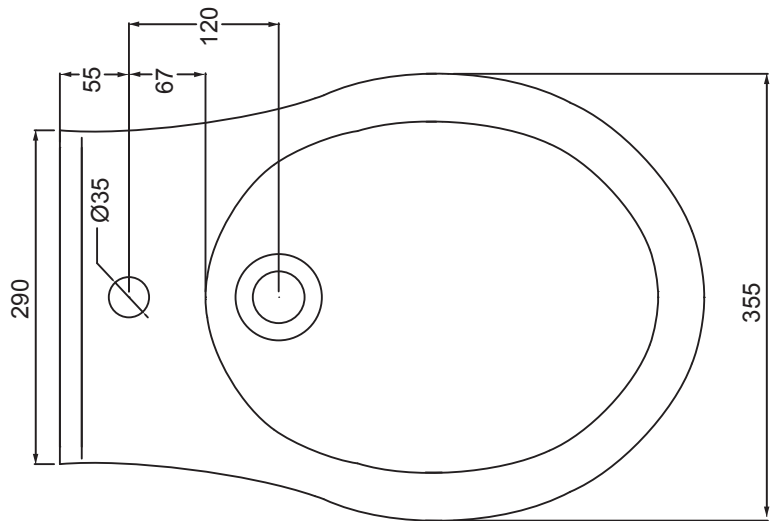

| Ceramic Collection | |
|--------------------|-----------------|
| Astoria_Deco | Wall Hung Bidet |

We recommend that all products are purchased with the assistance of a specialist bathroom retailer and always installed by an experienced installer who is a member of a recognized association. All sizes quoted are nominal: items may vary by plus minus 2% against the figures quoted. When planning installations where dimensions are critical, it is essential that the space allowed for individual items is physically checked. Imperial Bathrooms cannot be held liable for any costs associated with item not fitting in any given area. The contents of this statement are based on information correct at the time of publication. We reserve the right to make alterations and changes in product characteristics, fixing, packaging, operation etc. at any time without notice.