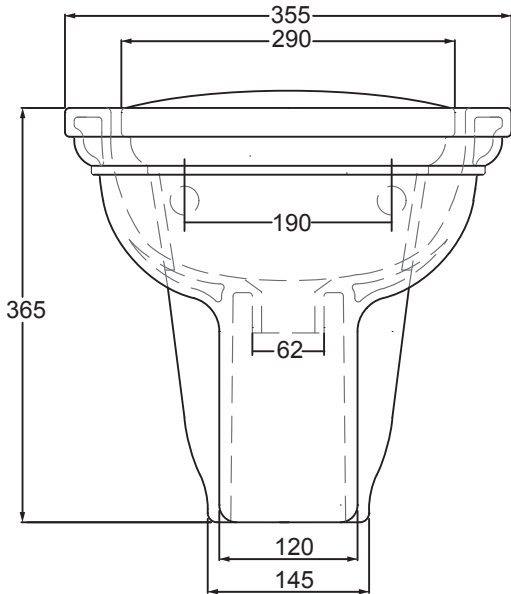

| Ceramic Collection | |
|--------------------|-----------------|
| Astoria_Deco | Wall Hung Bidet |

We recommend that all products are purchased with the assistance of a specialist bathroom retailer and always installed by an experienced installer who is a member of a recognized association. All sizes quoted are nominal: items may vary by plus minus 2% against the figures quoted. When planning installations where dimensions are critical, it is essential that the space allowed for individual items is physically checked. Imperial Bathrooms cannot be held liable for any costs associated with item not fitting in any given area. The contents of this statement are based on information correct at the time of publication. We reserve the right to make alterations and changes in product characteristics, fixing, packaging, operation etc. at any time without notice.