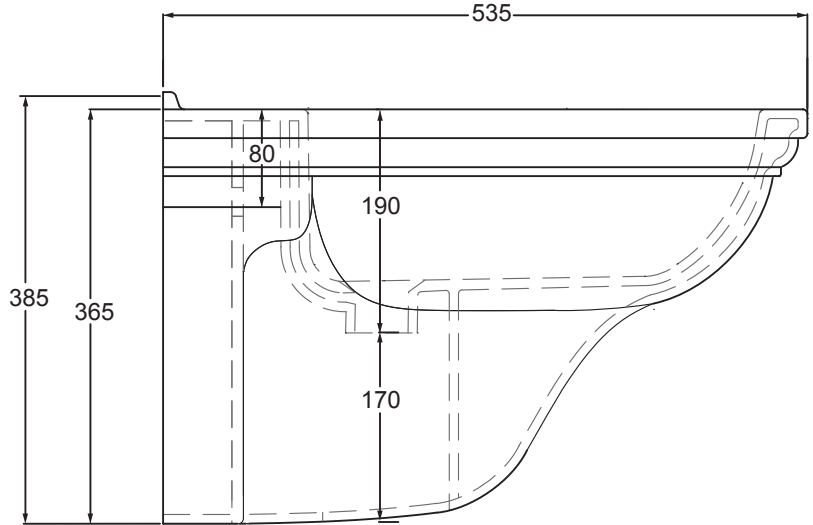

| Ceramic Collection | |
|--------------------|-----------------|
| Astoria_Deco | Wall Hung Bidet |

We recommend that all products are purchased with the assistance of a specialist bathroom retailer and always installed by an experienced installer who is a member of a recognized association. All sizes quoted are nominal: items may vary by plus minus 2% against the figures quoted. When planning installations where dimensions are critical, it is essential that the space allowed for individual items is physically checked. Imperial Bathrooms cannot be held liable for any costs associated with item not fitting in any given area. The contents of this statement are based on information correct at the time of publication. We reserve the right to make alterations and changes in product characteristics, fixing, packaging, operation etc. at any time without notice.