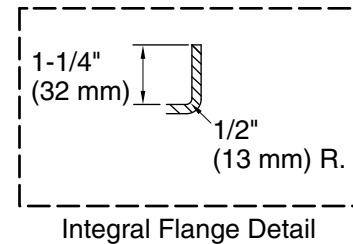

### Features

- 72"L x 36"W x 20"H.
- Designed for quick and easy installation.
- Designed for one-person bathing.
- Includes integral flange to simplify installation and prevent the possibility of water damage behind the wall.
- Textured bottom surface.

No change in measurements if connected with drain illustrated. (K-7166-AF)

 Recommended Faucet Location

## Technical Information

All product dimensions are nominal.

|                        |   |
|------------------------|---|
| Installation:          | Three-wall alcove                                 |
| Drain location:        | Left  |
| Basin area, bottom:    | 50" x 24" (1270 mm x 610 mm)                      |
| Basin area, top:       | 65" x 27" (1651 mm x 686 mm)                      |
| Weight:                | 77 lbs (34.9 kg)                                  |
| Minimum floor load:    | 39 lbs/ft <sup>2</sup> (190.4 kg/m <sup>2</sup> ) |
| Water depth:           | 14" (356 mm)                                      |
| Water capacity:        | 72 gal (272.5 L)                                  |
| Minimum flat for door: | 2-1/8" (54 mm)                                    |