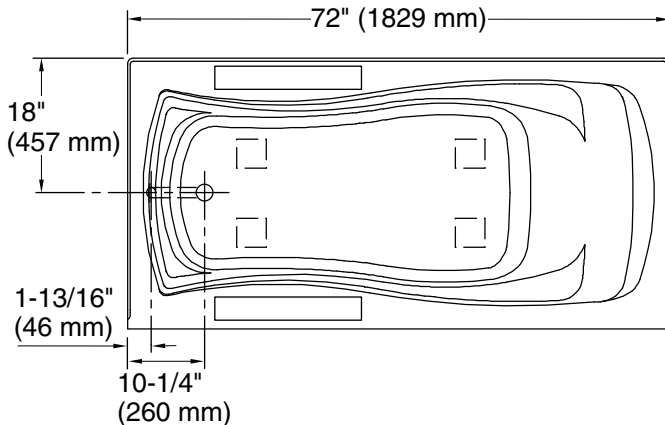

No change in measurements if connected with drain illustrated. (K-7166-AF)

Recommended Faucet Location

Technical Information

All product dimensions are nominal.

Installation:	Three-wall alcove
Drain location:	Left
Basin area, bottom:	50" x 24" (1270 mm x 610 mm)
Basin area, top:	65" x 27" (1651 mm x 686 mm)
Weight:	77 lbs (34.9 kg)
Minimum floor load:	39 lbs/ft² (190.4 kg/m²)
Water depth:	14" (356 mm)
Water capacity:	72 gal (272.5 L)
Minimum flat for door:	2-1/8" (54 mm)

Notes

Measure your actual product for rough-in details. Install this product according to the installation instructions.

The hot water supply should be 70% of the capacity of the bath or greater. Installations will vary.

If installing a rim-mount faucet, make sure there is no interference above or below the deck before drilling any holes.