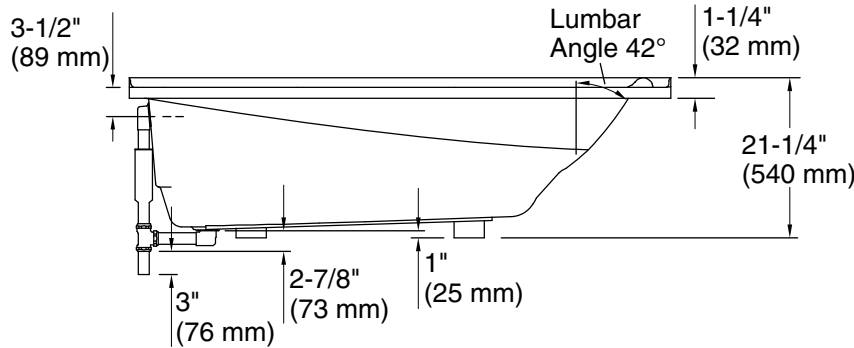

### Features

- 72"L x 36"W x 20"H.
- Designed for quick and easy installation.
- Designed for one-person bathing.
- Includes integral flange to simplify installation and prevent the possibility of water damage behind the wall.
- Textured bottom surface.

No change in measurements if connected with drain illustrated. (K-7166-AF)

 Recommended Faucet Location

## Technical Information

All product dimensions are nominal.

|                        |   |
|------------------------|---|
| Installation:          | Three-wall alcove                                 |
| Drain location:        | Left  |
| Basin area, bottom:    | 50" x 24" (1270 mm x 610 mm)                      |
| Basin area, top:       | 65" x 27" (1651 mm x 686 mm)                      |
| Weight:                | 77 lbs (34.9 kg)                                  |
| Minimum floor load:    | 39 lbs/ft <sup>2</sup> (190.4 kg/m <sup>2</sup> ) |
| Water depth:           | 14" (356 mm)                                      |
| Water capacity:        | 72 gal (272.5 L)                                  |
| Minimum flat for door: | 2-1/8" (54 mm)                                    |