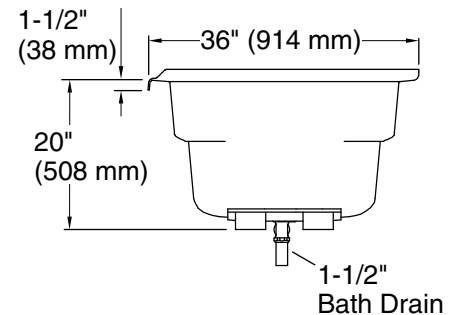

### Features

- 72"L x 36"W x 20"H.
- Designed for quick and easy installation.
- Designed for one-person bathing.
- Includes integral flange to simplify installation and prevent the possibility of water damage behind the wall.
- Textured bottom surface.

No change in measurements if connected with drain illustrated. (K-7166-AF)

 Recommended Faucet Location

## Technical Information

All product dimensions are nominal.

|                        |   |
|------------------------|---|
| Installation:          | Three-wall alcove                                 |
| Drain location:        | Left  |
| Basin area, bottom:    | 50" x 24" (1270 mm x 610 mm)                      |
| Basin area, top:       | 65" x 27" (1651 mm x 686 mm)                      |
| Weight:                | 77 lbs (34.9 kg)                                  |
| Minimum floor load:    | 39 lbs/ft <sup>2</sup> (190.4 kg/m <sup>2</sup> ) |
| Water depth:           | 14" (356 mm)                                      |
| Water capacity:        | 72 gal (272.5 L)                                  |
| Minimum flat for door: | 2-1/8" (54 mm)                                    |