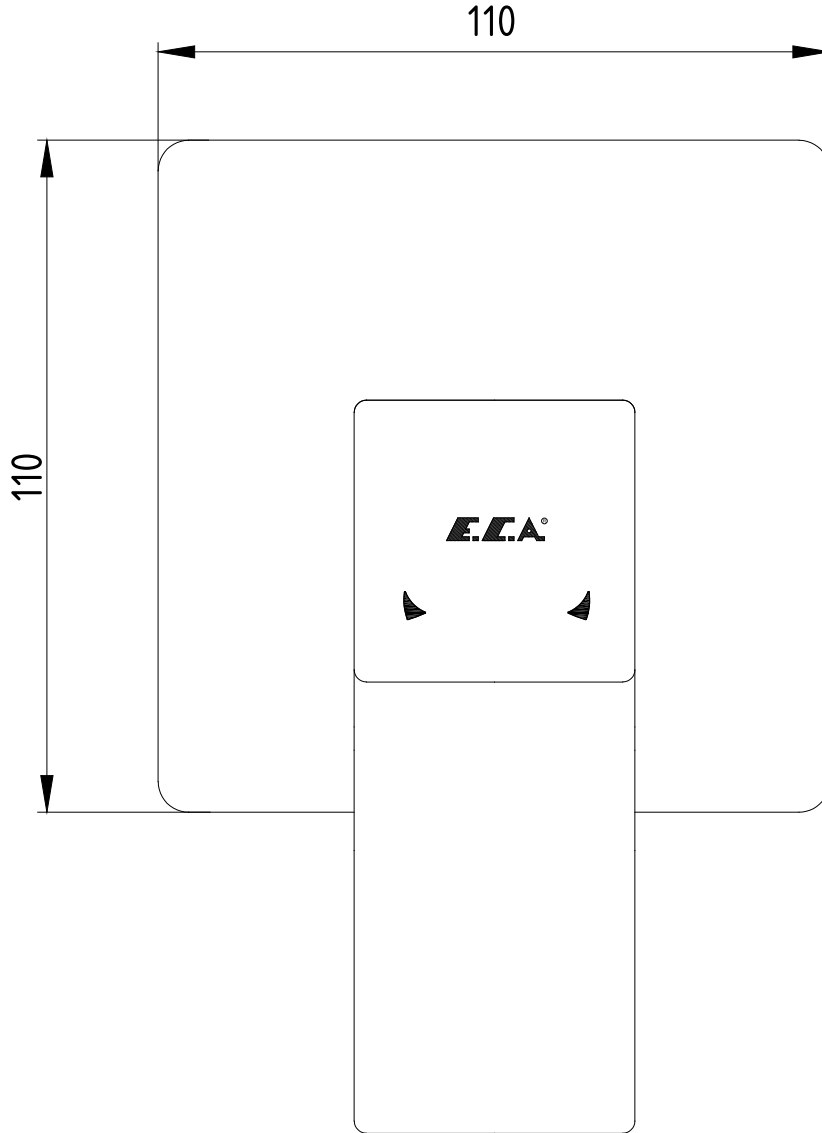

ANKASTRE BANYO/DUŐ BATARYALARI CONCEALED BATH/SHOWER MIXERS

E.C.A.[®]

Ürün Kodu : 102867117-K - CARO Ankaſtre Duő Bataryası Sıva Üſtü Grubu - Altın Görünümlü (**İhracat Kodu:** 102867117EX-K)
Product Code: 102867117-K - CARO Concealed Shower Mixer Surface Mounted Group - Gold Effect (**Export Code:** 102867117EX-K)
**Localization product codes are available.*