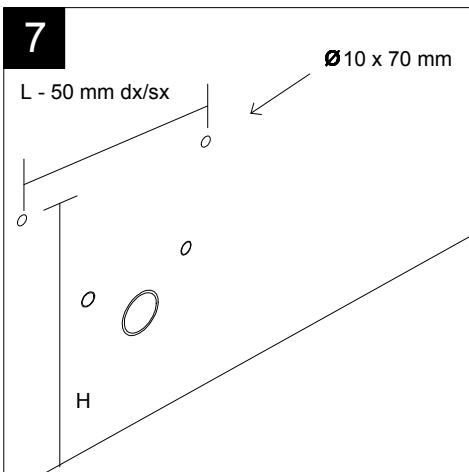

Guida all'installazione dei bidet a pavimento con kit di fissaggio a parete nascosto (cod. ACS51)

Serie: LIKE - BRIO - TOUCH - FLUT - SPEED

Installation guide for floor standing bidets with wall hidden fixing kit (cod. ACS51)

Series: LIKE - BRIO - TOUCH - FLUT - SPEED

①