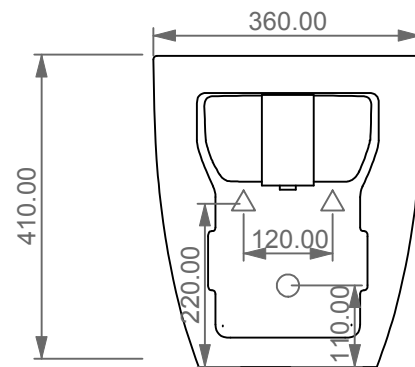

FRONT

LEFT

**GSG**  
CERAMIC DESIGN

Bidet a terra Like monoforo  
(senza foro, tre fori su richiesta)  
Like bidet back to wall one hole  
(no hole, three holes on request)

TOP

REAR

SECTION

Designation Bidet a terra Like monoforo (senza foro, tre fori su richiesta) Like bidet back to wall one hole (no hole, three holes on request)	
Scale 1:10	
cod. LKBI01	

This drawing including the respected data may neither be duplicated nor modified nor altered without the consent of GSG Ceramic Design. The use of the data/technical drawings take place at users own risk and under exclusion of any liability of GSG Ceramic Design. The dimensions are not binding; products are subject to changes. Measurement shown may be subjected to small variations or are indicative.