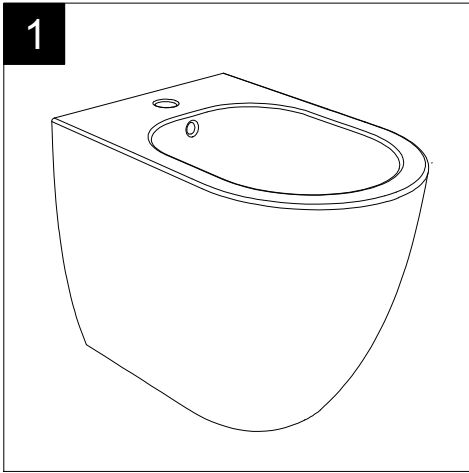

Guida all'installazione dei bidet a pavimento con kit di fissaggio a parete nascosto (cod. ACS51)

Serie: LIKE - BRIO - TOUCH - FLUT - SPEED

Installation guide for floor standing bidets with wall hidden fixing kit (cod. ACS51)

Series: LIKE - BRIO - TOUCH - FLUT - SPEED

①