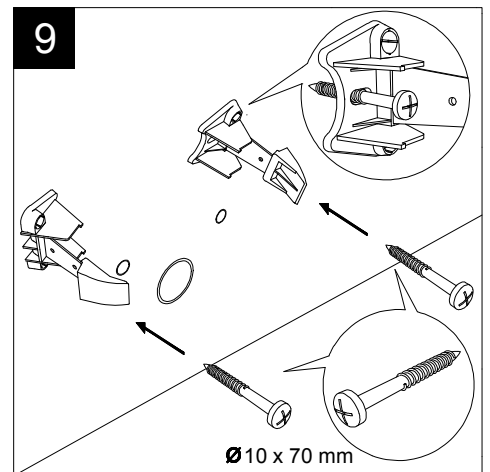

Guida all'installazione dei bidet a pavimento con kit di fissaggio a parete nascosto (cod. ACS51)

Serie: LIKE - BRIO - TOUCH - FLUT - SPEED

Installation guide for floor standing bidets with wall hidden fixing kit (cod. ACS51)

Series: LIKE - BRIO - TOUCH - FLUT - SPEED

①