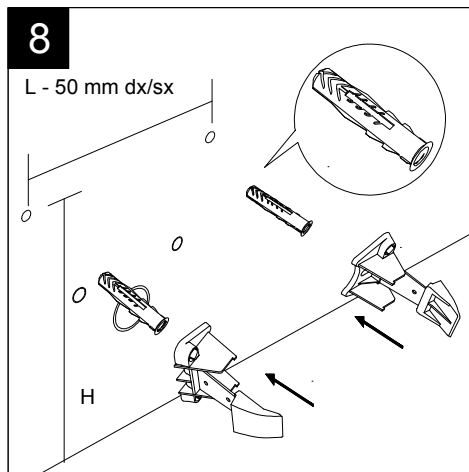

Guida all'installazione dei bidet a pavimento con kit di fissaggio a parete nascosto (cod. ACS51)

Serie: LIKE - BRIO - TOUCH - FLUT - SPEED

Installation guide for floor standing bidets with wall hidden fixing kit (cod. ACS51)

Series: LIKE - BRIO - TOUCH - FLUT - SPEED

①