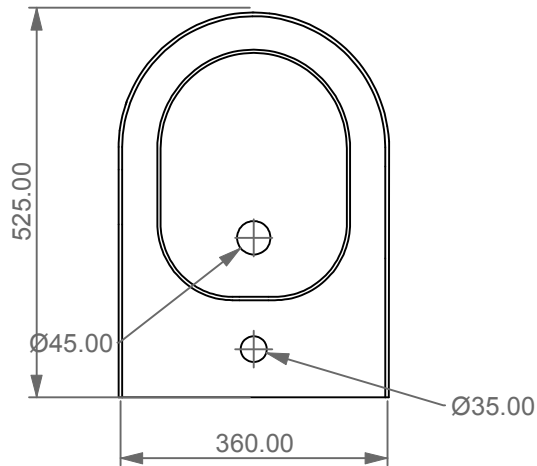

FRONT

LEFT

**GSG**  
CERAMIC DESIGN

Bidet a terra Like monoforo  
(senza foro, tre fori su richiesta)  
Like bidet back to wall one hole  
(no hole, three holes on request)

TOP

REAR

SECTION

Designation Bidet a terra Like monoforo (senza foro, tre fori su richiesta) Like bidet back to wall one hole (no hole, three holes on request)	
Scale 1:10	
cod. LKBI01	

This drawing including the respected data may neither be duplicated nor modified nor altered without the consent of GSG Ceramic Design. The use of the data/technical drawings take place at users own risk and under exclusion of any liability of GSG Ceramic Design. The dimensions are not binding; products are subject to changes. Measurement shown may be subjected to small variations or are indicative.