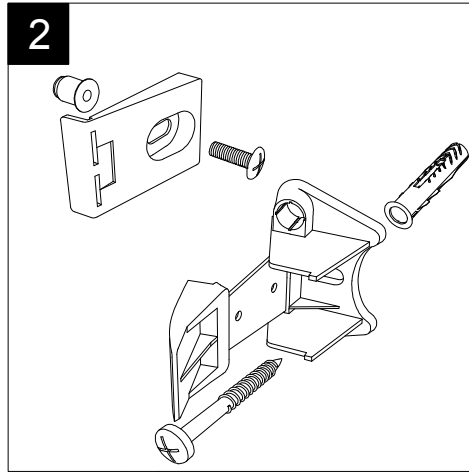

Guida all'installazione dei bidet a pavimento con kit di fissaggio a parete nascosto (cod. ACS51)

Serie: LIKE - BRIO - TOUCH - FLUT - SPEED

Installation guide for floor standing bidets with wall hidden fixing kit (cod. ACS51)

Series: LIKE - BRIO - TOUCH - FLUT - SPEED

①