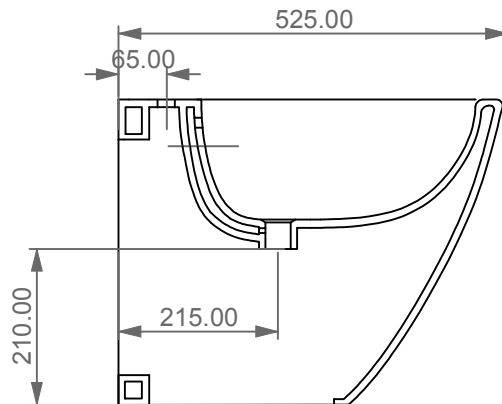

FRONT

LEFT

**GSG**  
CERAMIC DESIGN

Bidet a terra Like monoforo  
(senza foro, tre fori su richiesta)  
Like bidet back to wall one hole  
(no hole, three holes on request)

TOP

REAR

SECTION

Designation Bidet a terra Like monoforo (senza foro, tre fori su richiesta) Like bidet back to wall one hole (no hole, three holes on request)	
Scale 1:10	
cod. LKBI01	

This drawing including the respected data may neither be duplicated nor modified nor altered without the consent of GSG Ceramic Design. The use of the data/technical drawings take place at users own risk and under exclusion of any liability of GSG Ceramic Design. The dimensions are not binding; products are subject to changes. Measurement shown may be subjected to small variations or are indicative.