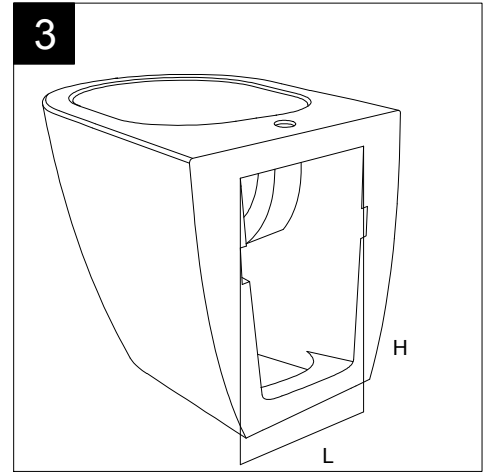

Guida all'installazione dei bidet a pavimento con kit di fissaggio a parete nascosto (cod. ACS51)

Serie: LIKE - BRIO - TOUCH - FLUT - SPEED

Installation guide for floor standing bidets with wall hidden fixing kit (cod. ACS51)

Series: LIKE - BRIO - TOUCH - FLUT - SPEED

①