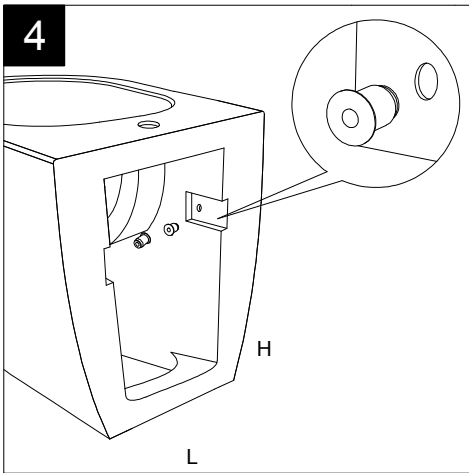

Guida all'installazione dei bidet a pavimento con kit di fissaggio a parete nascosto (cod. ACS51)

Serie: LIKE - BRIO - TOUCH - FLUT - SPEED

Installation guide for floor standing bidets with wall hidden fixing kit (cod. ACS51)

Series: LIKE - BRIO - TOUCH - FLUT - SPEED

①