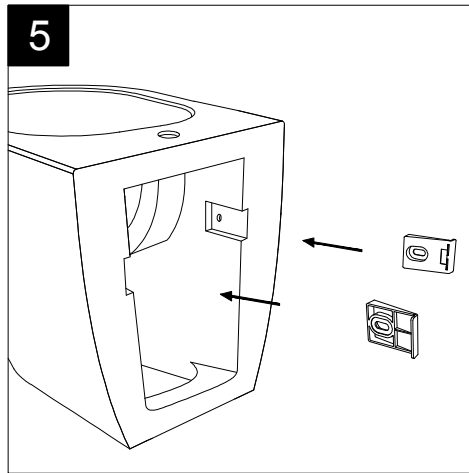

Guida all'installazione dei bidet a pavimento con kit di fissaggio a parete nascosto (cod. ACS51)

Serie: LIKE - BRIO - TOUCH - FLUT - SPEED

Installation guide for floor standing bidets with wall hidden fixing kit (cod. ACS51)

Series: LIKE - BRIO - TOUCH - FLUT - SPEED

①