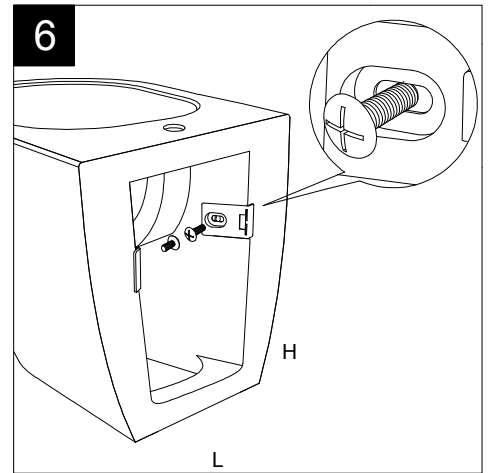

Guida all'installazione dei bidet a pavimento con kit di fissaggio a parete nascosto (cod. ACS51)

Serie: LIKE - BRIO - TOUCH - FLUT - SPEED

Installation guide for floor standing bidets with wall hidden fixing kit (cod. ACS51)

Series: LIKE - BRIO - TOUCH - FLUT - SPEED

①