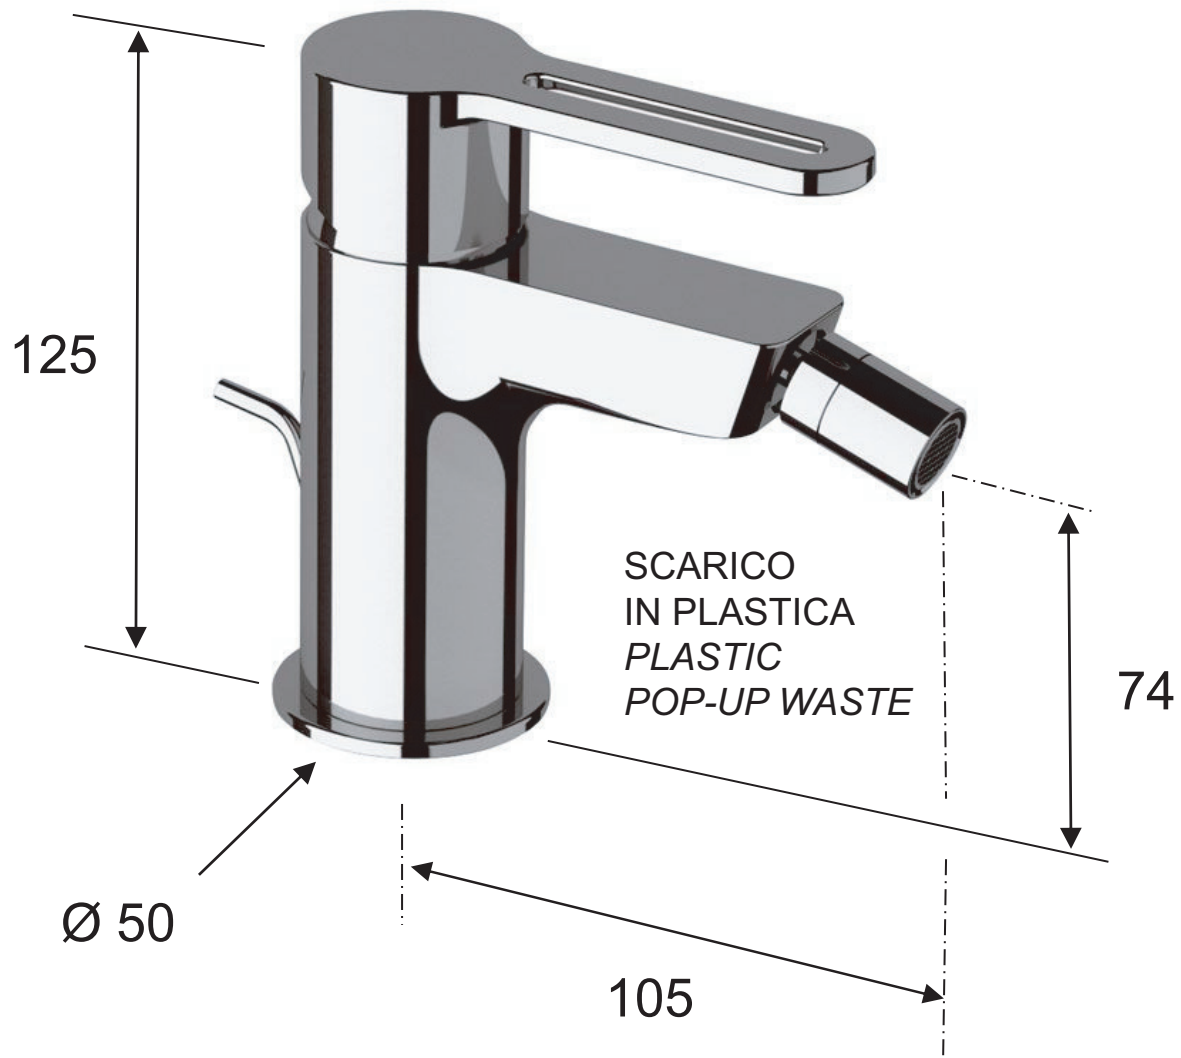

DANIEL

SCHEDA TECNICA TECHNICAL FEATURES

ART. COD.

SR604A

MATERIALI / MATERIALS

OTTONE CROMATO / CHROME PLATED BRASS

CROMATURA / CHROME PLATING

UNI EN 248