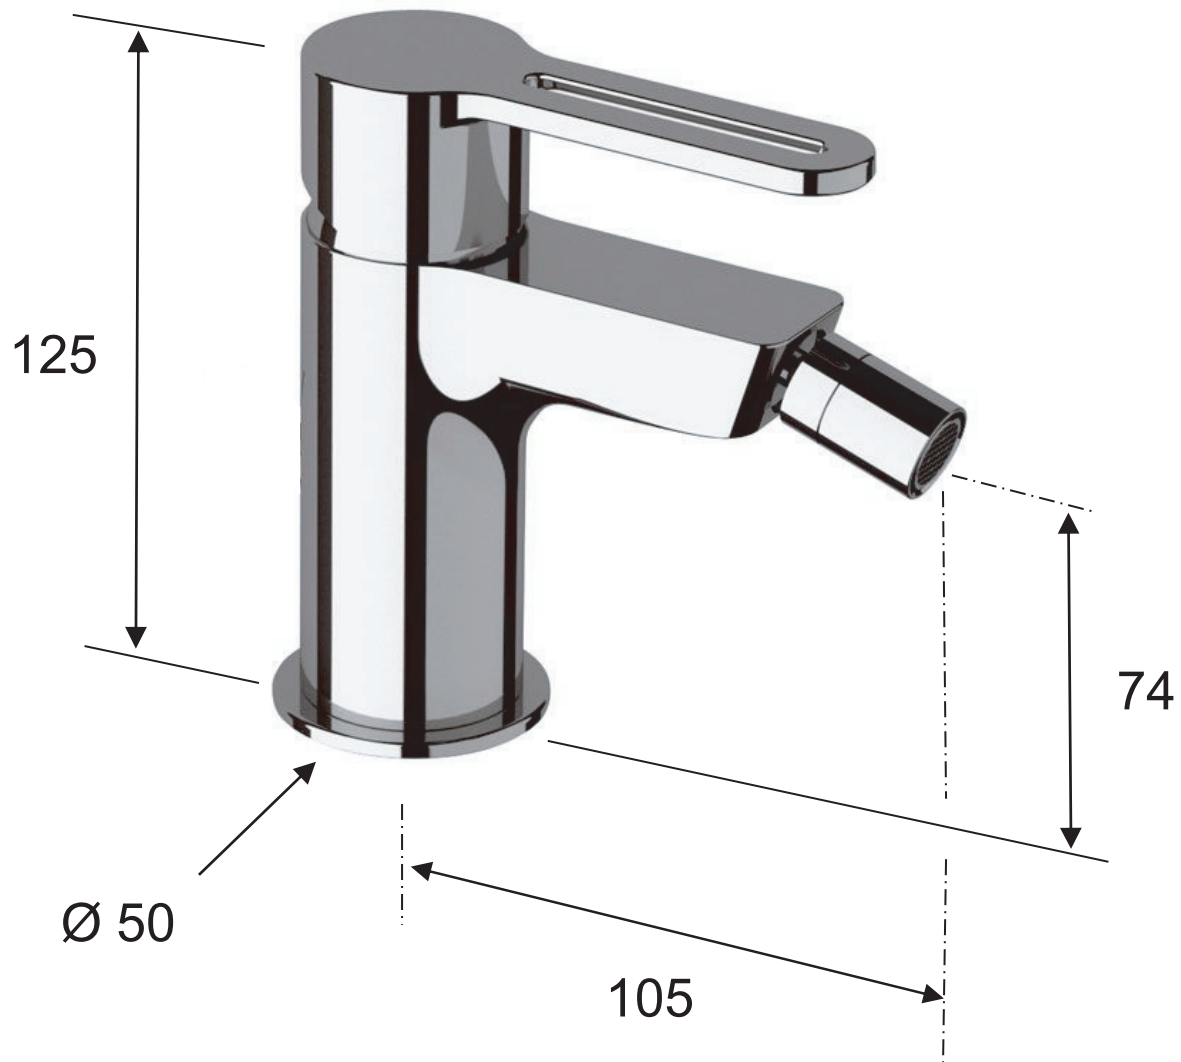

DANIEL

SCHEDA TECNICA TECHNICAL FEATURES

ART. COD.

SR604B

MATERIALI / MATERIALS

OTTONE CROMATO / CHROME PLATED BRASS

CROMATURA / CHROME PLATING

UNI EN 248