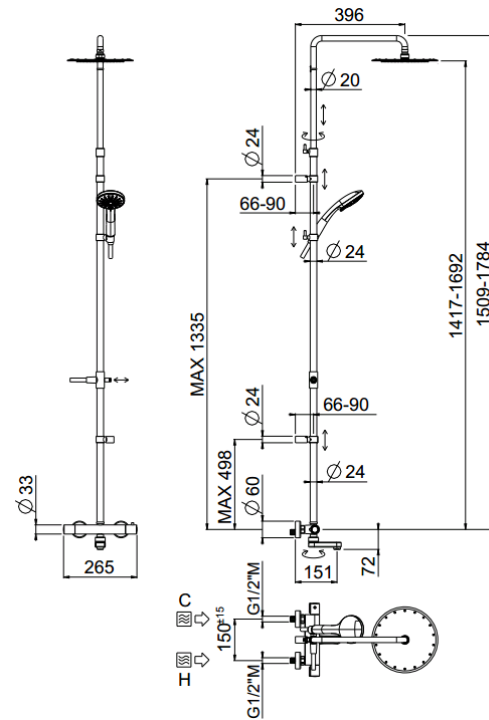

Rigoletto telescopic tub

Rigoletto telescopic tub, MySlim shower head
00-1862-N-CR

TECHNICAL INFORMATION

Bridge telescopic shower column including exposed thermostatic mixer with diverter and swinging spout, turning bar with adjustable mounting. Round ultra-thin shower head, Ø300, non-liming, in stainless steel. 3 jets non-liming shower in ABS. Smooth double anti-torsion PVC flexible hose, cm 150. CHROME

Flow rate:
x rubinetto

PICTURE

SPARE PARTS

ORIC031
T°

ORIC032
2 vie / ways

FEATURES

rain jet

central jet

side jet

Tub spout

double anti-torsion

adjustable telescopic shower column

Rigoletto adjustable spout

TECHNICAL DRAWING

FINISHINGS