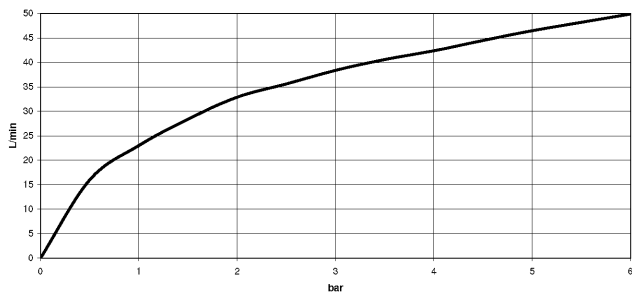

Angle valve - Brushed Dark Platinum

22 901 979

- rosette Ø 55 mm
- hose covering 200mm, for shortening
- WRAS 2205004

	Brushed Dark Platinum	22 901 979-99
	Chrome	22 901 979-00
	Brushed Platinum	22 901 979-06
	Platinum	22 901 979-08
	Durabass (23kt Gold)	22 901 979-09
	Dark Chrome	22 901 979-19
	Brushed Durabass (23kt Gold)	22 901 979-28
	Matte Black	22 901 979-33
	Brushed Champagne (22kt Gold)	22 901 979-46
	Champagne (22kt Gold)	22 901 979-47
	Brushed Chrome	22 901 979-93

Angle valve - Brushed Dark Platinum

22 901 979

mm [inches]

Flow rate chart

Codes & Standards

Scottish Water
Byelaws

UK Water Supply
Regulations

Angle valve - Brushed Dark Platinum