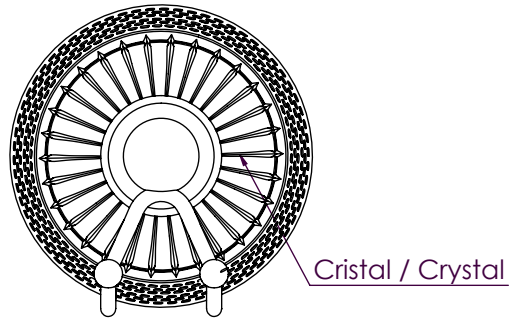

**Collection : Coupole Cristal**

**Porte gant deux crochets mural. / Wall mounted double hook.**

Ref : C68-501

**CRISTAL & BRONZE**  
PARIS · 1937

09/04/2020-1