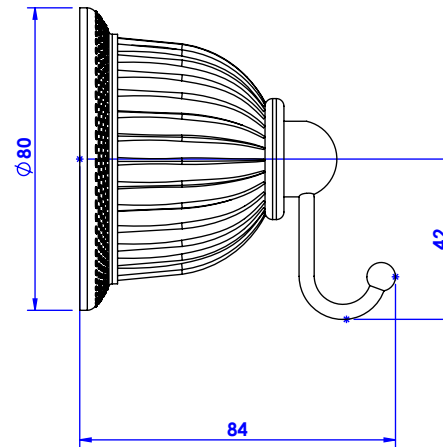

**Collection : Coupole Cristal**

**Porte gant deux crochets mural. / Wall mounted double hook.**

Ref : C68-501

**CRISTAL & BRONZE**  
PARIS · 1937

09/04/2020-1