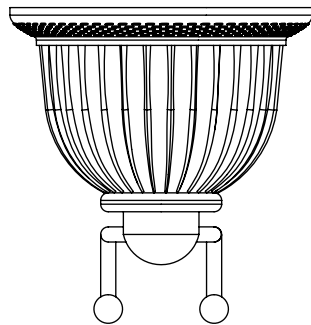

**Collection : Coupole Cristal**

**Porte gant deux crochets mural. / Wall mounted double hook.**

Ref : C68-501

**CRISTAL & BRONZE**  
PARIS · 1937

09/04/2020-1