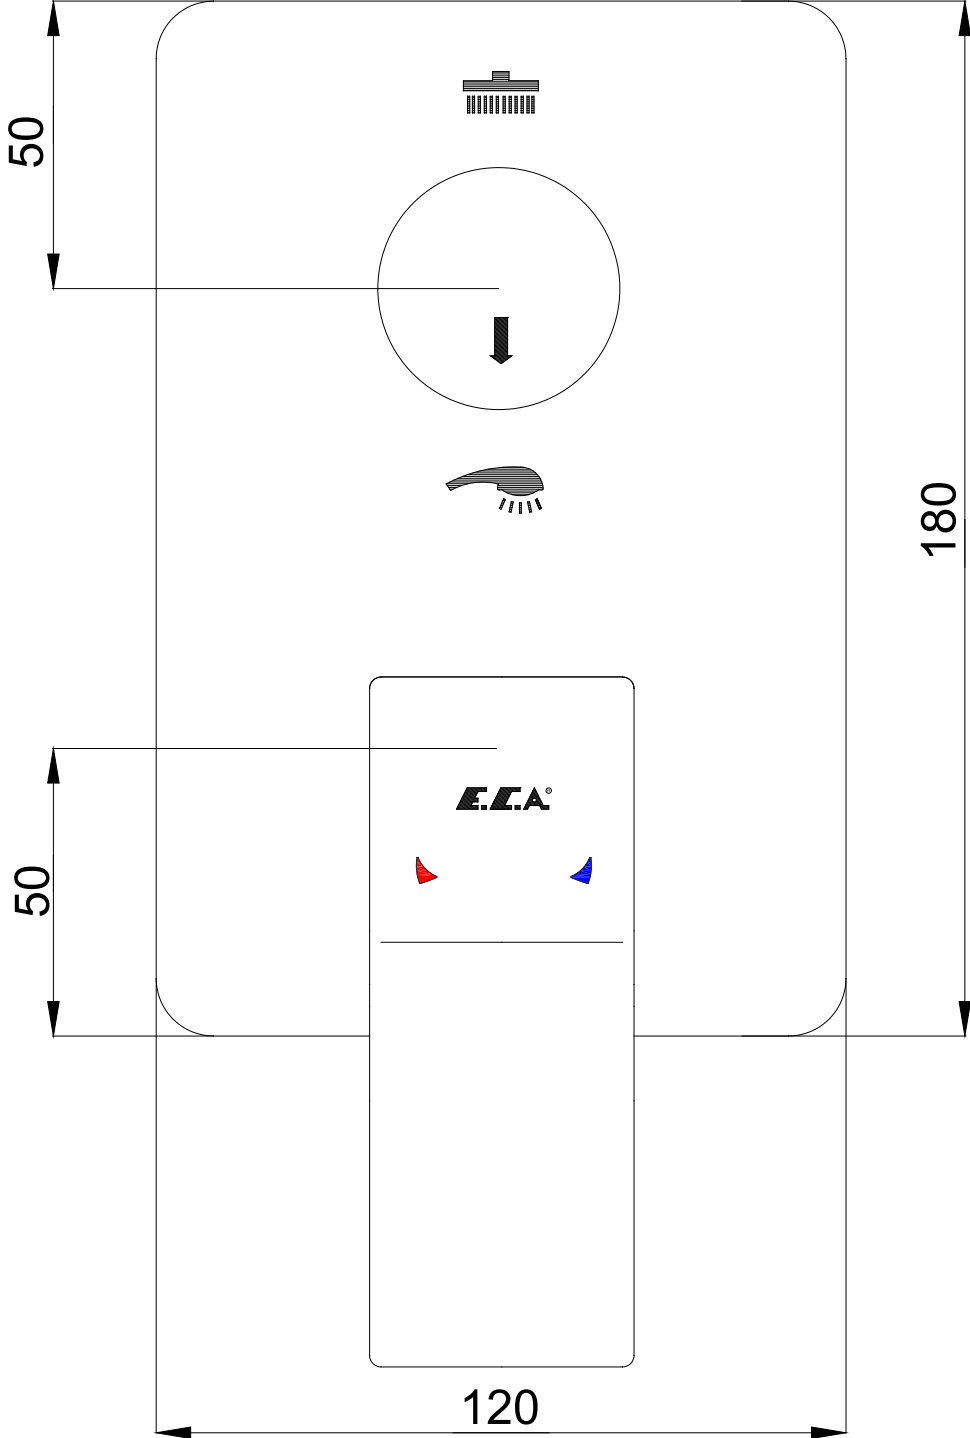

## ANKASTRE BANYO/DUŞ BATARYALARI CONCEALED BATH/SHOWER MIXERS

E.C.A.®

Ürün Kodu : 102867217-KDE - CARO Ankastra Banyo/Duş Bataryası Sıva Üstü Grubu - 2 Yollu - Altın Görünümlü (İhracat Kodu: 102867217EX-KDE)  
Product Code: 102867217-KDE - CARO Concealed Bath/Shower Mixer Surface Mounted Group - 2 Way Diverter - Gold Effect (Export Code: 102867217EX-KDE)  
\*Localization product codes are available.