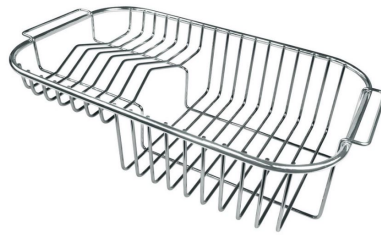

GALLERY

OPTIONAL ACCESSORIES

Cestello inox 8612 000

Glass chopping board 8631 300

Glass chopping board 8633 300

HPDE Chopping board 8657 001

HPDE Twin chopping board 8644 101

Iroko-wood chopping board 8646 000

Iroko-wood chopping board 8647 000

Iroko-wood chopping board with stainless steel colander 8644 042

Iroko-wood sliding chopping board 8644 041

Stainless steel basket 8611 000

Stainless steel plate rack 8100 301

Stainless steel plate rack 8100 303

White bowl 8153 100

WARNING:

The accessories 8159101, 8100303,8151000 are only usable in combination with 8644101