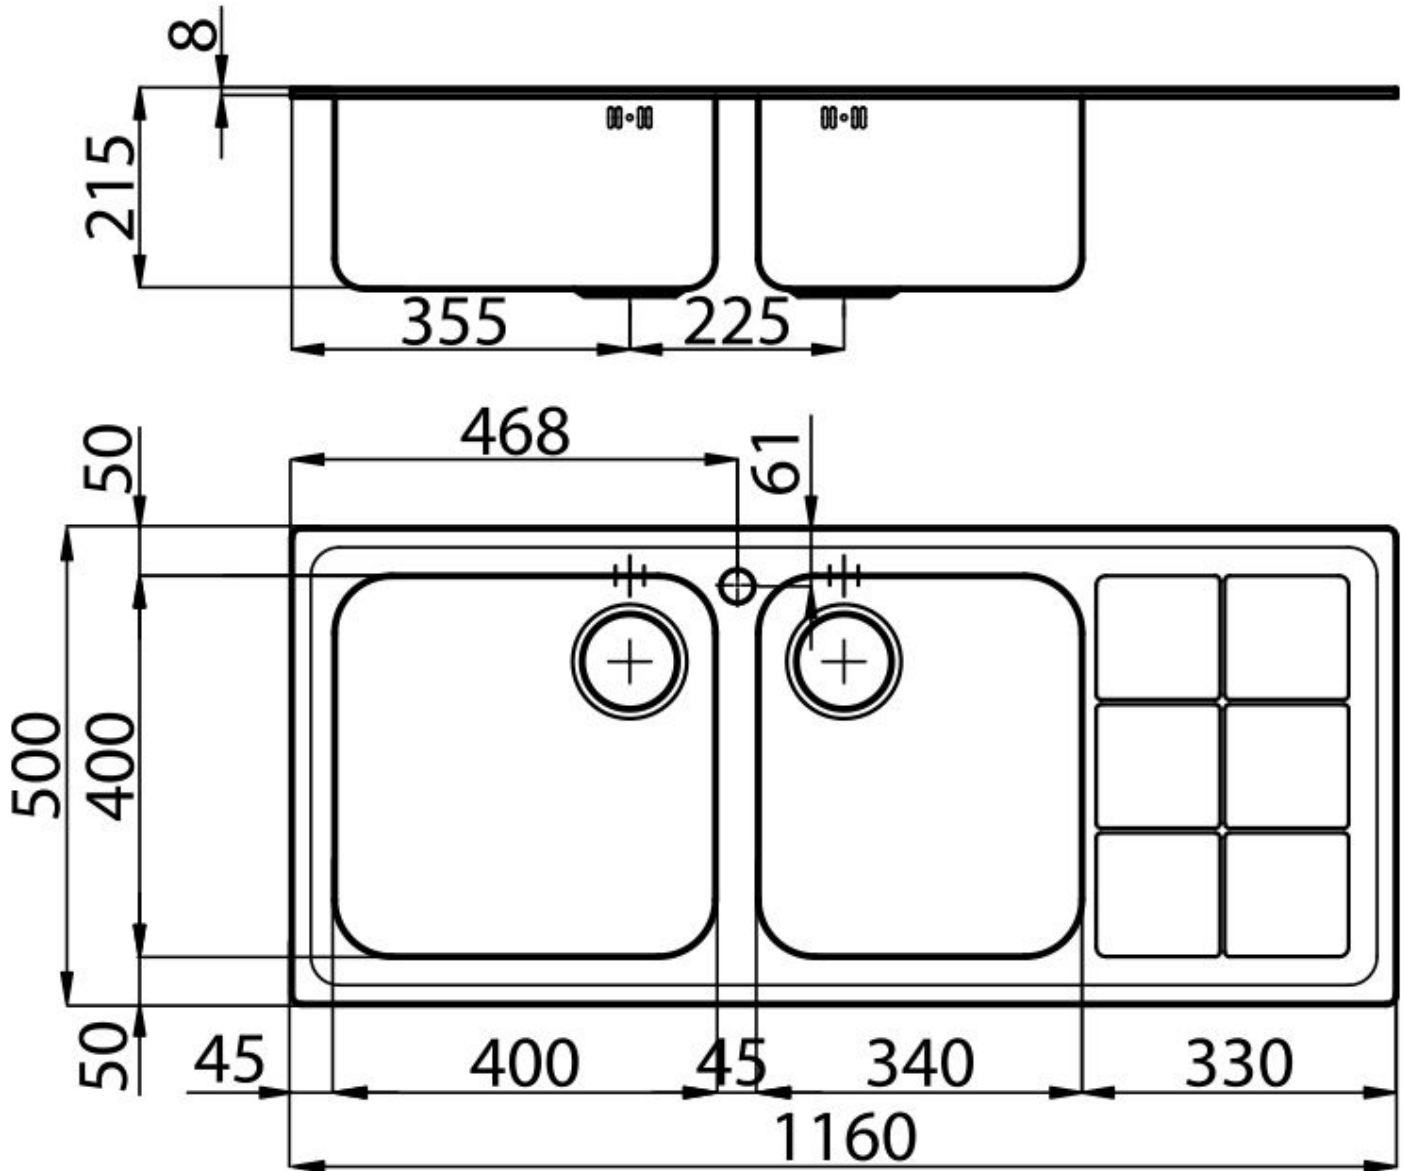

Base 90 cm

Edge/Installation Type Standard (8 mm Edge)

Dimensions 1160x500 mm

Standard fittings Fixing hooks, gasket, drain, overflow and siphon, boxed packing

Mixer holes 1 standard hole

Built-in hole 1140x480 mm

Drainer Yes

Width 116 cm

Bowl dimension 400x400 + 340x400mm

Number of bowls 2 bowls

Waste fitting 3,5" drain

FEATURES

Basket 3,5" waste fitting The drain is equipped with a large 3.5" drain, with the practical basket cap that prevents the discharge of solid parts. The 3.5 "drain allows the use of the Foster waste-disposer, compatible with all models.

Deep bowls This bowls reach an important depth, over 20 cm, thanks to the advanced production technology, that can be offer great capieny and practicity in all the washing operations.

Sliding brackets

TECHNICAL DATA