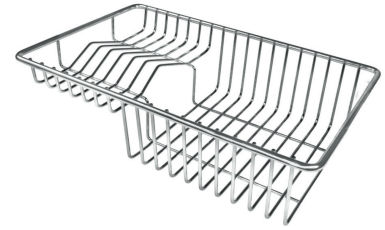

GALLERY

OPTIONAL ACCESSORIES

Cestello inox 8612 000

Glass chopping board 8631 300

Glass chopping board 8633 300

HPDE Chopping board 8657 001

HPDE Twin chopping board 8644 101

Iroko-wood chopping board 8646 000

Iroko-wood chopping board 8647 000

Iroko-wood chopping board with stainless steel colander 8644 042

Iroko-wood sliding chopping board 8644 041

Stainless steel basket 8611 000

Stainless steel plate rack 8100 301

Stainless steel plate rack 8100 303

White bowl 8153 100

WARNING:

The accessories 8159101, 8100303,8151000 are only usable in combination with 8644101