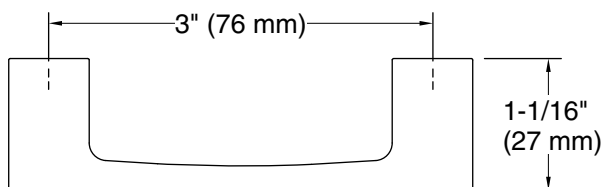

Technical Information

All product dimensions are nominal.

Installation Type: Cabinet mount

Material: Zinc

Notes

Install this product in accordance with the installation instructions.