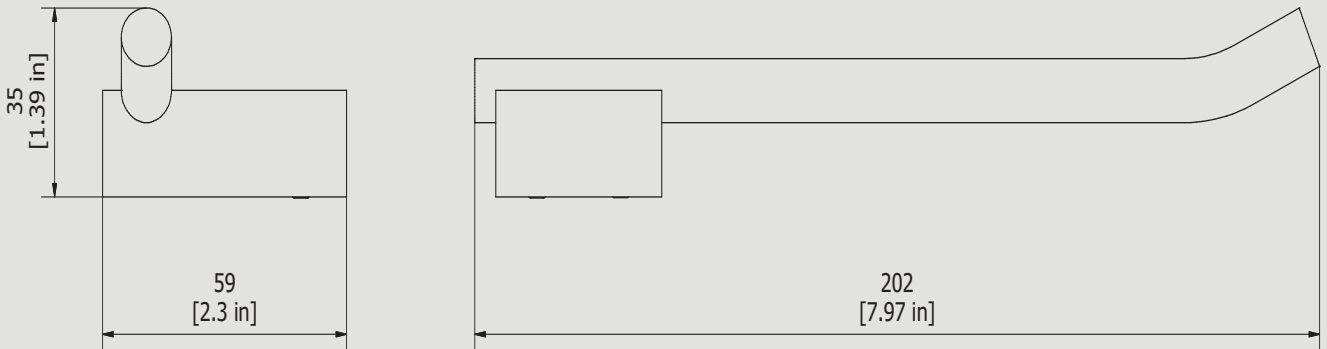

150 x 100 x 70 mm

Weight

0.7 kg

Finishes

- **CC** CHROME
- **CF** BLACK CHROME
- **OO** GOLD
- **BB** ANTIQUE BRONZE
- **SS** BRUSHED NICKEL
- **CS** BRUSHED BLACK CHROME
- **BO** MATT WHITE
- **NP** MATT BLACK
- **IS** BRUSHED PALE GOLD
- **OS** BRUSHED GOLD
- **II** PALE GOLD
- **RR** ANTIQUE COPPER
- **RS** ROSE GOLD
- **ON** NATURAL BRASS
- **SR** BRUSHED ROSE GOLD
- **PL** PLATINUM

Dimensions

Cartridge

Hoses

Aerator

Flow Rate (+/-10%)

1 BAR

2 BAR

3 BAR