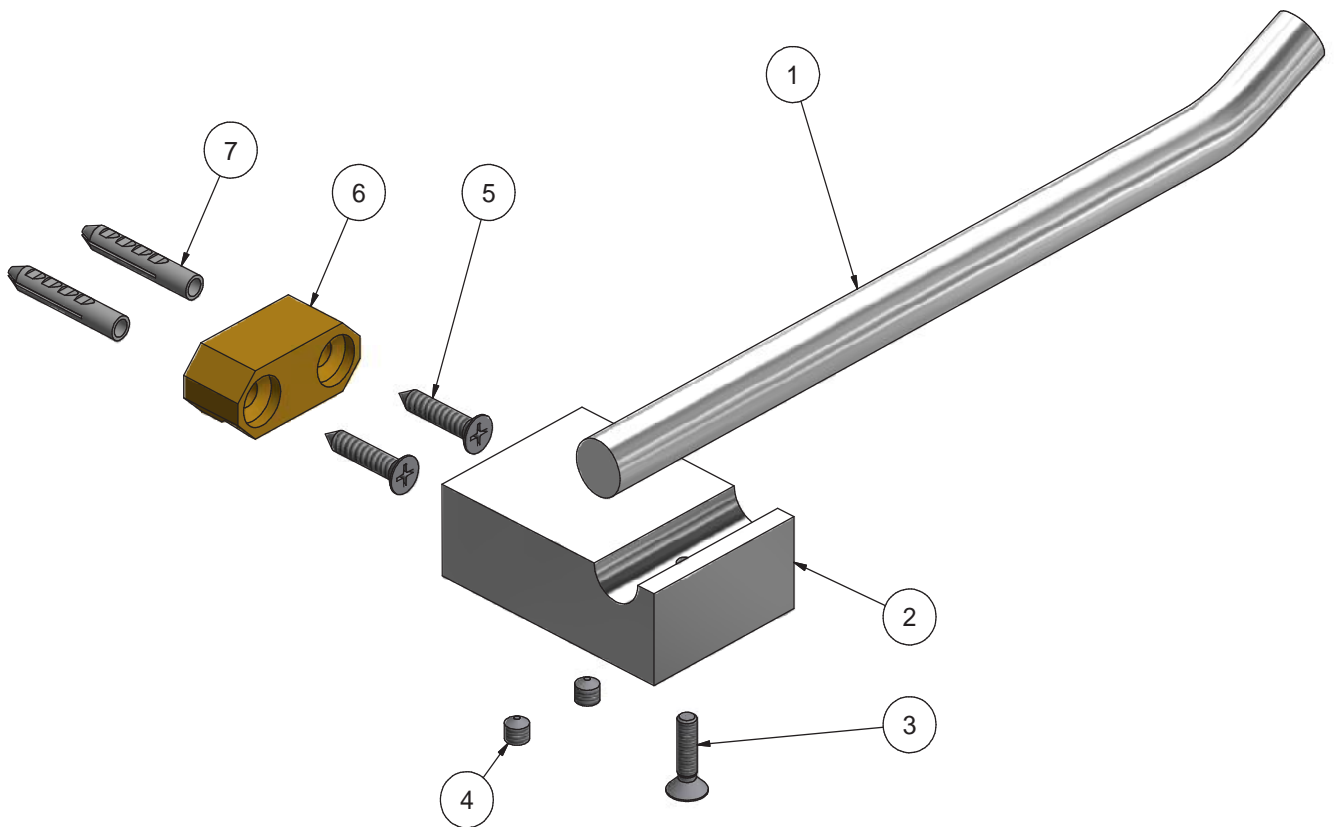

WWW.IBRUBINETTI.IT

IB RUBINETTI

| Parts list | | | |
|------------|-----------|---------------------------|----|
| ELEM | CODE | DESCRIPTION | QT |
| 1 | AC0010542 | Rod Ø12 L200 | 1 |
| 2 | AC0010531 | Insert 39.8x19.9x58.5 | 1 |
| 3 | AQ0010560 | Inox screw M4x16 | 1 |
| 4 | AQ0009829 | Grubscrew M5x5 cone point | 2 |
| 5 | AQ0010626 | Inox screw 4.5x50 | 2 |
| 6 | AS0010388 | Insert 34.8x14.8x15 | 1 |
| 7 | AQ0010660 | Rawplug Ø8x38 | 2 |