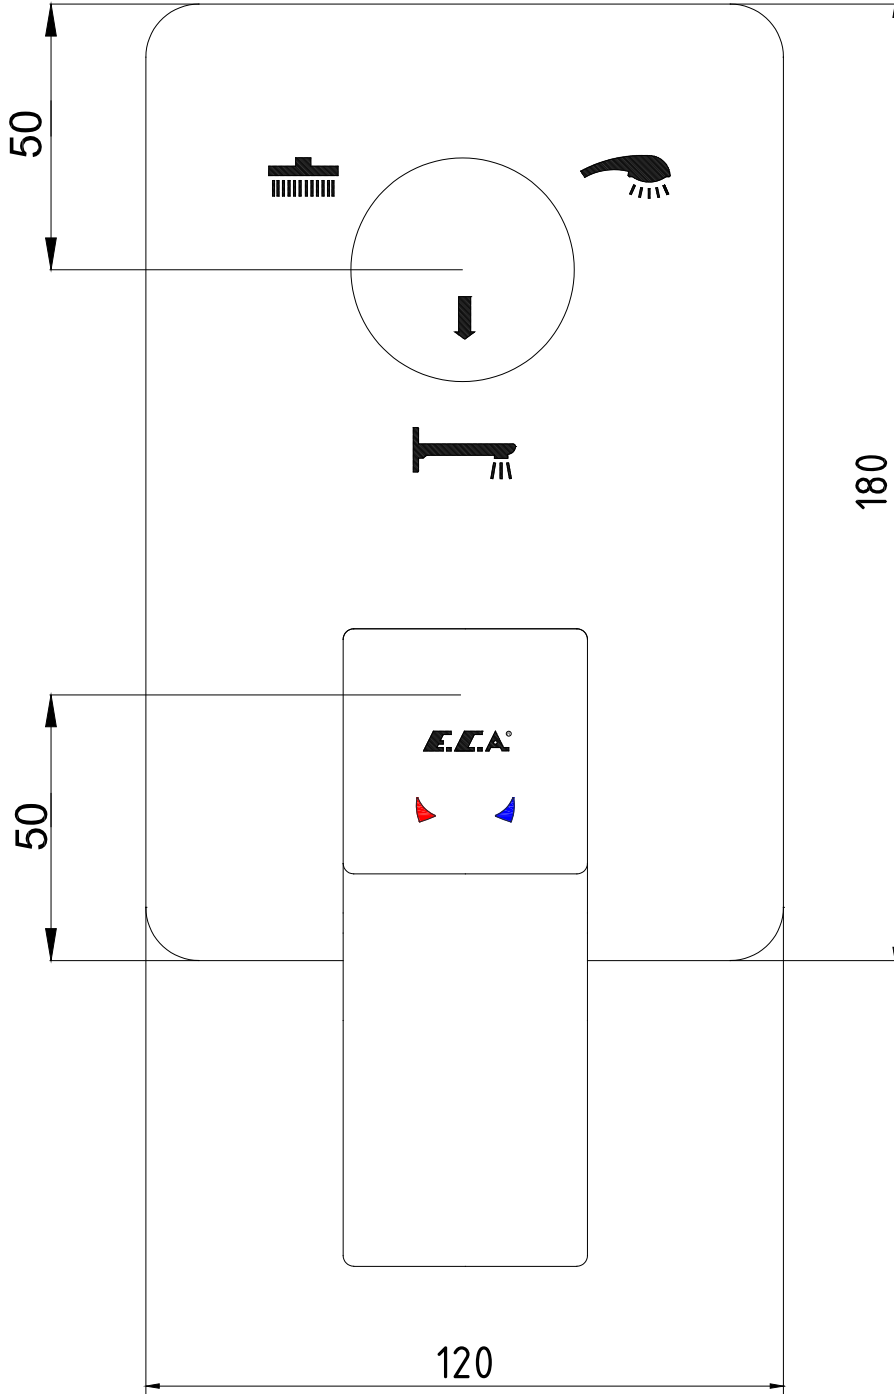

ANKASTRE BANYO/DUŐ BATARYALARI CONCEALED BATH/SHOWER MIXERS

E.C.A.®

Ürün Kodu : 102867317-K - CARO Ankaſtre Banyo Bataryası Sıva Üſtü Grubu - 3 Yollu - Altın Görünümlü (İhracat Kodu: 102867317EX-K)
Product Code: 102867317-K - CARO Concealed Bath Mixer Surface Mounted Group - 3 Way Diverter - Gold Effect (Export Code: 102867317EX-K)
*Localization product codes are available.