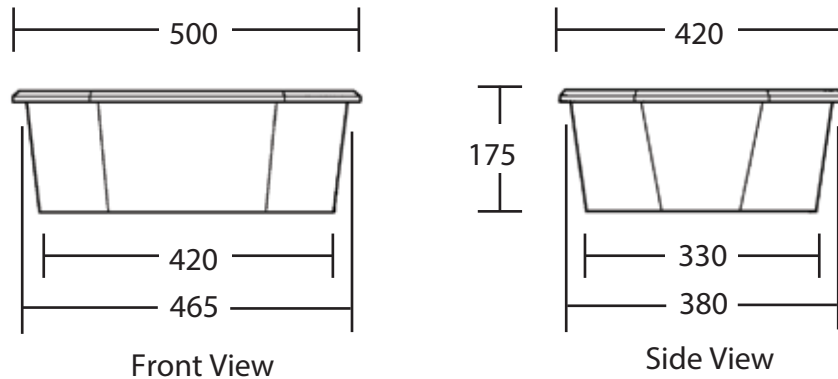

Ceramic Collection	
Astoria Deco	Inset basin (Drop in Basin)

Important: You should always check the basin prior to cutting any worktop - Imperial does not accept any liability for any incorrectly cut work tops