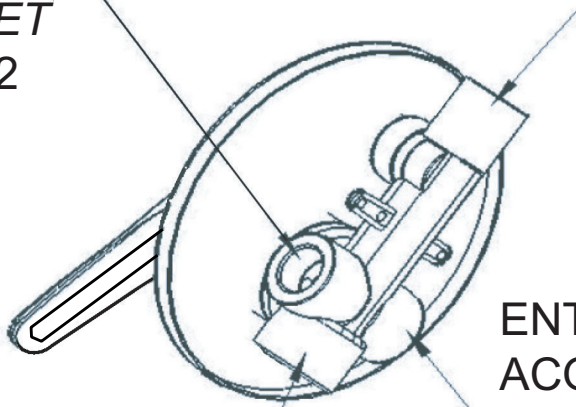

DANIEL

SCHEDA TECNICA TECHNICAL FEATURES

ART. COD.

SR612

Ø 155

ENTRATA
ACQUA FREDDA
COLD WATER
INLET
G1/2

USCITA DOCCIA
SHOWER OUTLET
G1/2

ENTRATA
ACQUA CALDA
HOT WATER
INLET
G1/2

USCITA VASCA
BATH OUTLET
G3/4

MATERIALI / MATERIALS

OTTONE CROMATO / CHROME PLATED BRASS

CROMATURA / CHROME PLATING

UNI EN 248