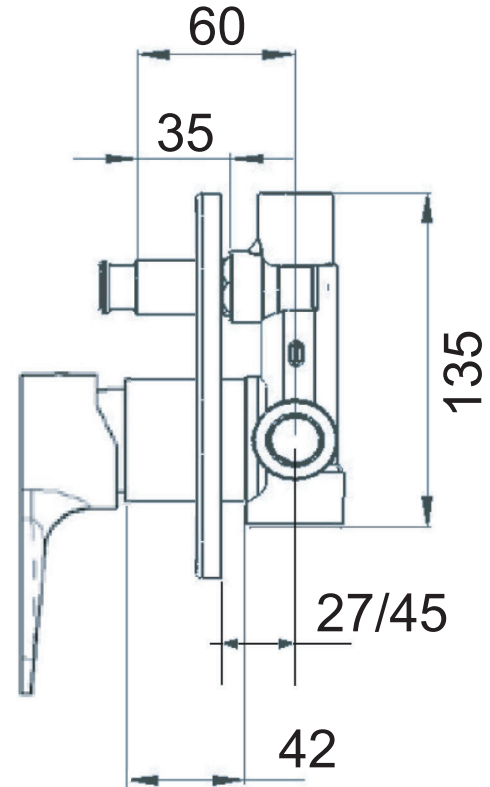

DANIEL

SCHEDA TECNICA TECHNICAL FEATURES

ART. COD.

SR612

Ø 155

ENTRATA
ACQUA FREDDA
COLD WATER
INLET
G1/2

USCITA DOCCIA
SHOWER OUTLET
G1/2

ENTRATA
ACQUA CALDA
HOT WATER
INLET
G1/2

USCITA VASCA
BATH OUTLET
G3/4

MATERIALI / MATERIALS

OTTONE CROMATO / CHROME PLATED BRASS

CROMATURA / CHROME PLATING

UNI EN 248