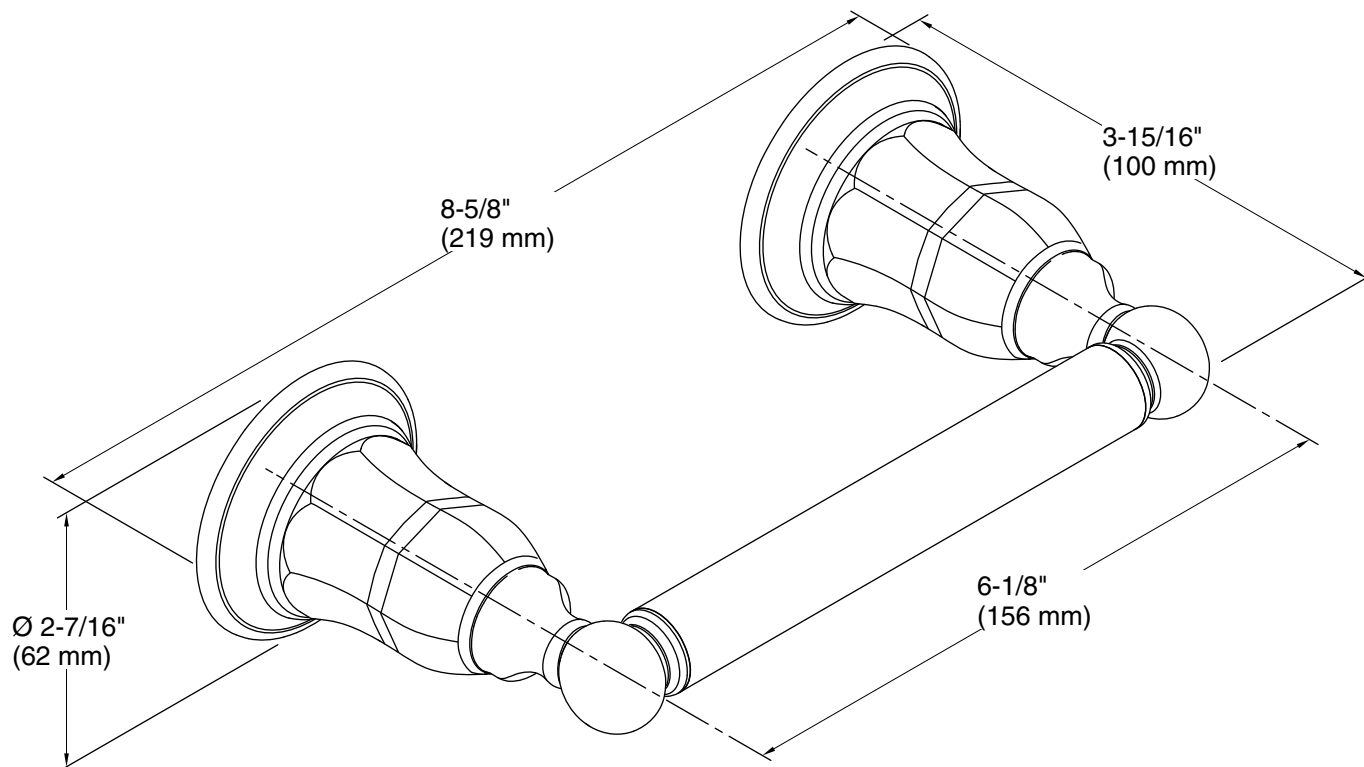

Technical Information

All product dimensions are nominal.

Material: Metal

Notes

Install this product according to the installation guide.

CAUTION: Risk of personal injury. Do not install these products in any area where they are likely to be used inadvertently as a grab bar or support bar. These products are not designed or intended for use as a grab bar or support bar.