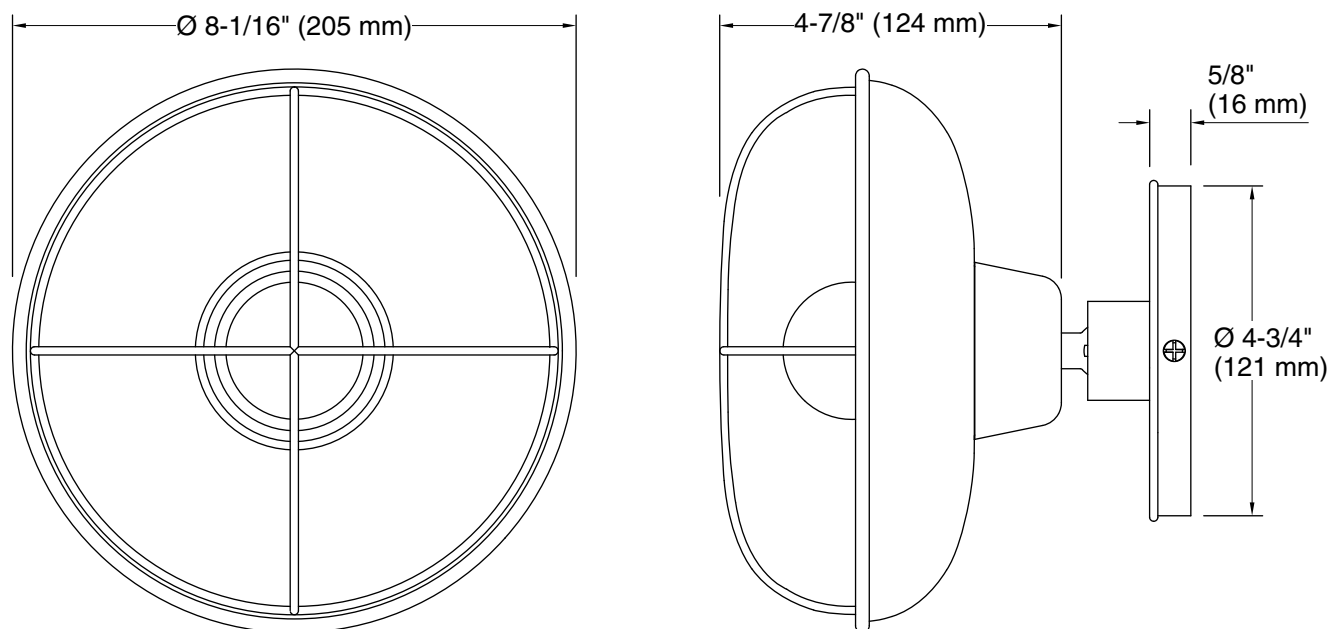

Features

- Suitable for any living space, allowing you to create a cohesive design aesthetic throughout your home.
- Candelabra base (E12) socket, works best with type G16.5 white, clear or Edison bulbs (sold separately).
- With the integrated ball joint, move shade to cast light up, down, left or right.
- Suitable for damp locations, per UL 1598.

Required Electrical Service

One circuit required.

Lights: 120 V, 60 Hz

Technical Information

All product dimensions are nominal.

Material: Steel

Number of Lights: 1

Lighting Type: Socket-based