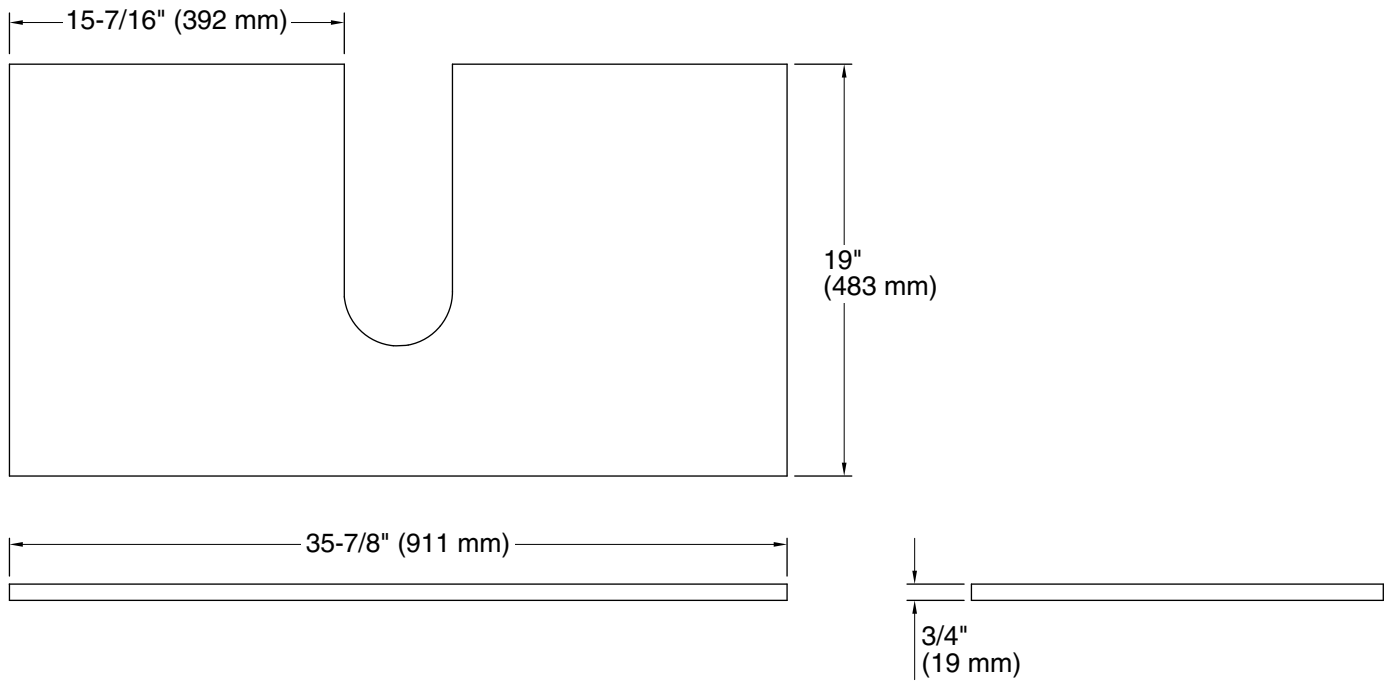

Available Colors/Finishes

Color tiles intended for reference only.

Color	Code	Description
-------	------	-------------

	1WR	Oxford Maple
--	-----	--------------

Technical Information

All product dimensions are nominal.