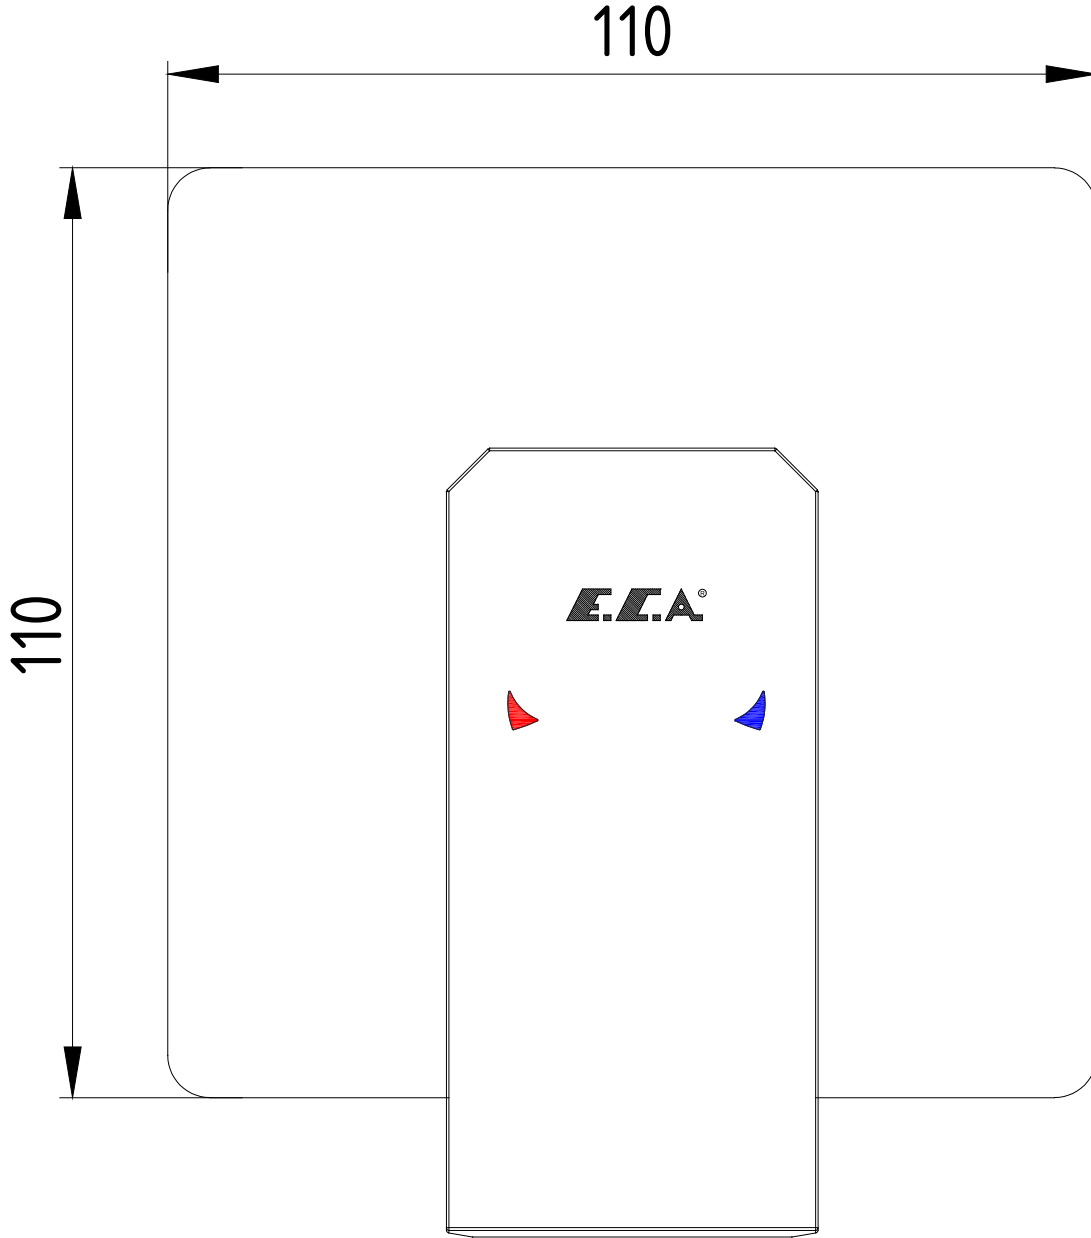

ANKASTRE BANYO/DUŐ BATARYALARI CONCEALED BATH/SHOWER MIXERS

E.C.A.[®]

Ürün Kodu : 102167105C1-K - TİERA AnkaŖre Duő Bataryası Sıva ÜŖtü Grubu - Mat Siyah (**İhracat Kodu:** 102167105C1EX-K)
Product Code: 102167105C1-K - TİERA Concealed Shower Mixer Surface Mounted Group - Matt Black (**Export Code:** 102167105C1EX-K)
**Localization product codes are available.*