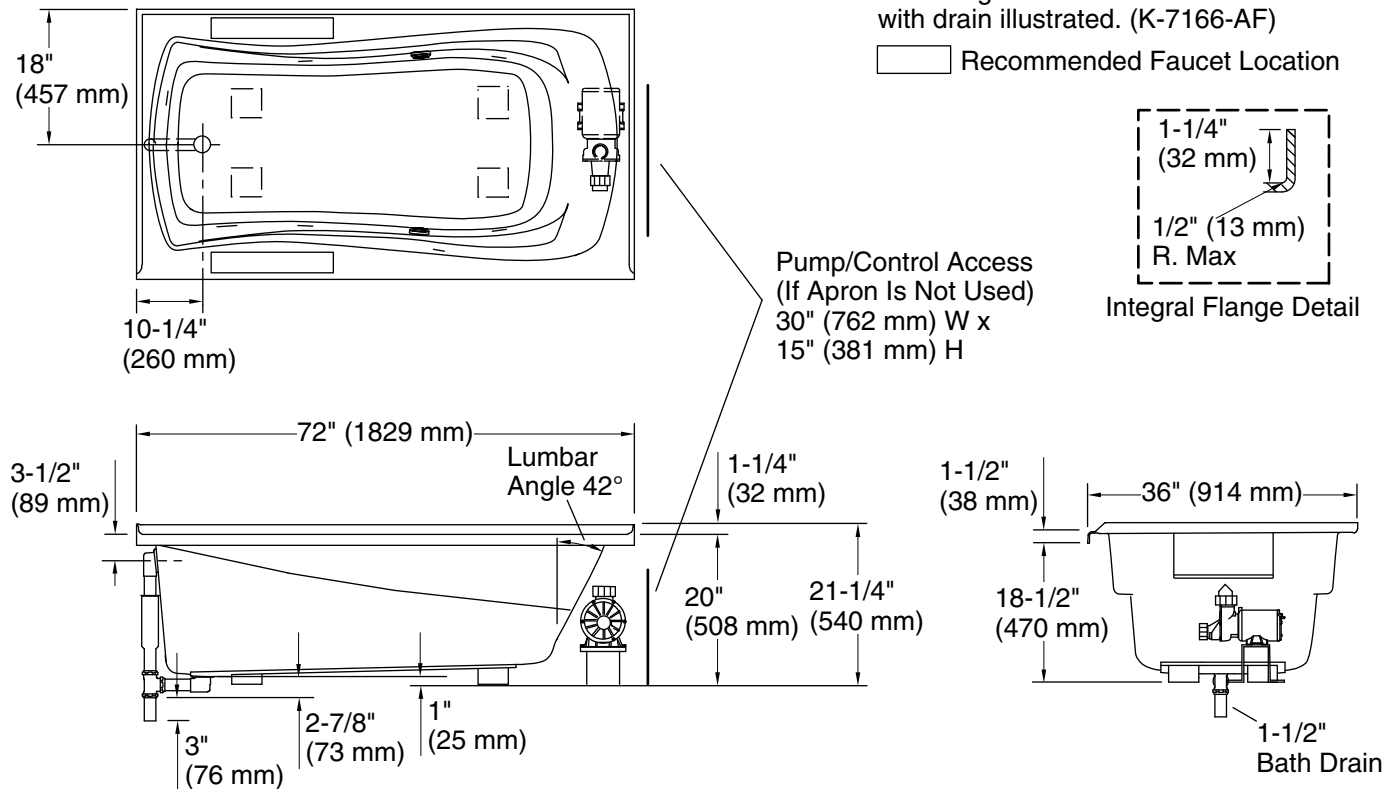

Required Electrical Service

One dedicated circuit required, protected with Class A Ground-Fault Circuit-Interrupter (GFCI). Outside North America, this device may be known as a Residual Current Device (RCD).

Pump, Heated 120 V, 15 A, 60 Hz
Surface:

Technical Information

All product dimensions are nominal.

Installation: Three-wall alcove
Drain location: Left
Basin area, bottom: 50" x 24" (1270 mm x 610 mm)
Basin area, top: 65" x 27" (1651 mm x 686 mm)
Weight: 116 lbs (52.6 kg)
Minimum floor load: 41 lbs/ft² (200.2 kg/m²)
Water depth: 14" (356 mm)
Water capacity: 72 gal (272.5 L)
Electrical component rating: Pump: 120 V, 7 A, 60 Hz
Heated Surface: 120 V, 0.5 A, 60 Hz, 65 W
Pump speed: Single
Minimum flat for door: 2-1/8" (54 mm)

Notes

Measure your actual product for rough-in details. Install this product according to the installation instructions.

The hot water supply should be 70% of the capacity of the bath or greater. Installations will vary.

If installing a rim-mount faucet, make sure there is no interference above or below the deck before drilling any holes.