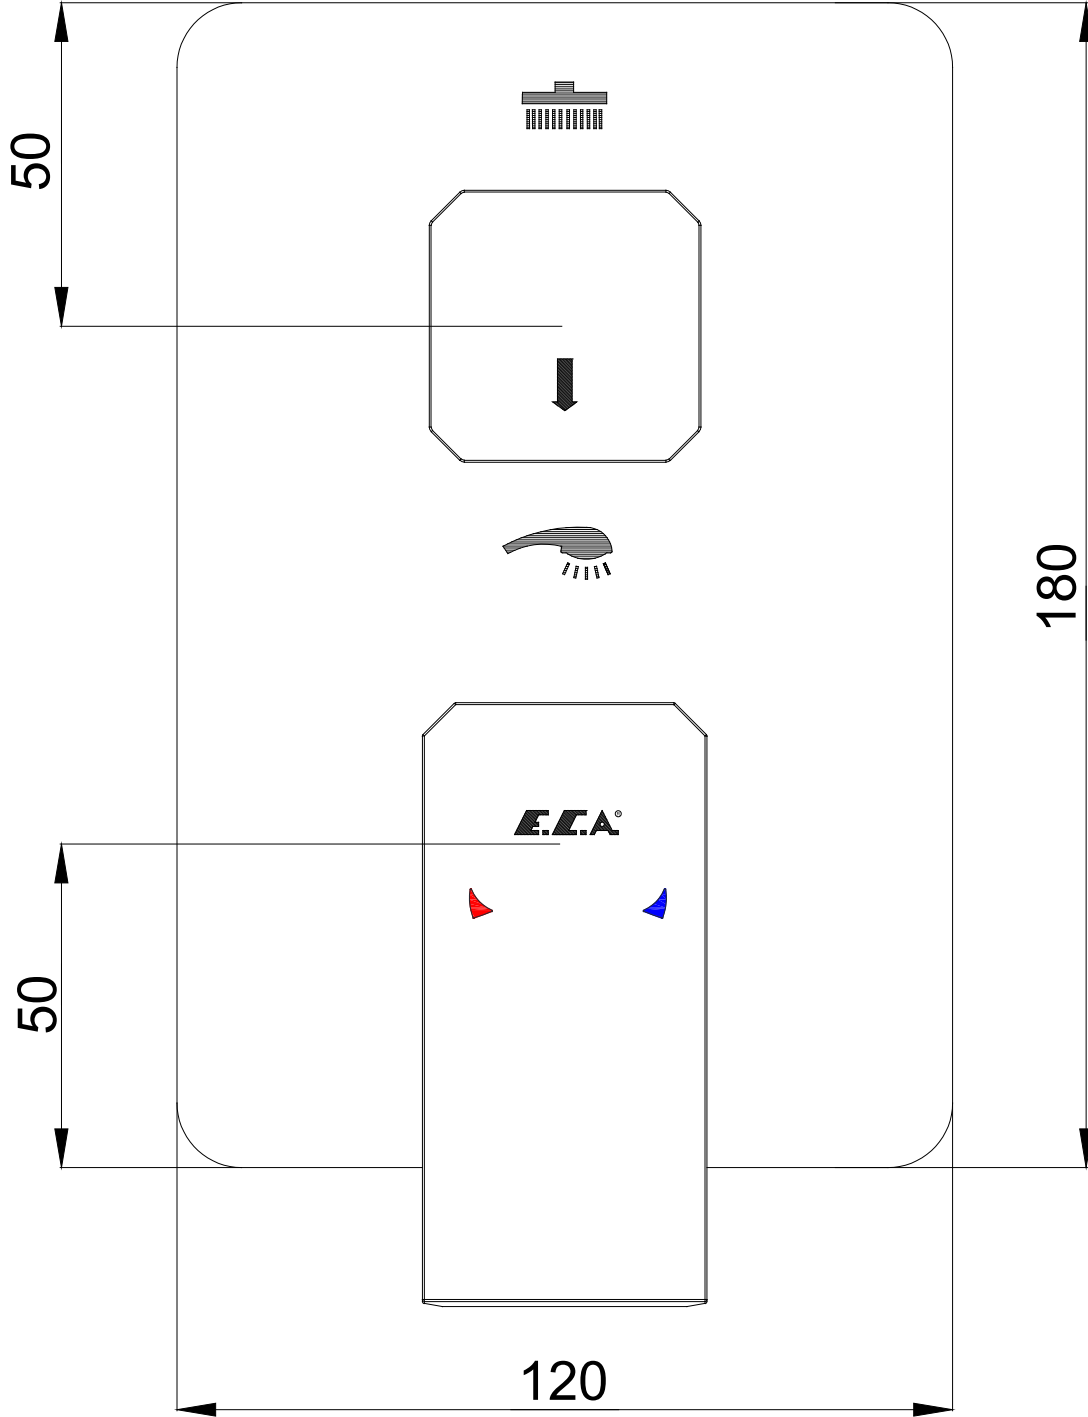

## ANKASTRE BANYO/DUŞ BATARYALARI CONCEALED BATH/SHOWER MIXERS

E.C.A.®

Ürün Kodu : 102167205-KDE - TIERA Ankastra Banyo/Duş Bataryası Sıva Üstü Grubu - 2 Yollu (İhracat Kodu: 102167205EX-KDE)  
Product Code: 102167205-KDE - TIERA Concealed Bath/Shower Mixer Surface Mounted Group - 2 Way Diverter (Export Code: 102167205EX-KDE)  
\*Localization product codes are available.