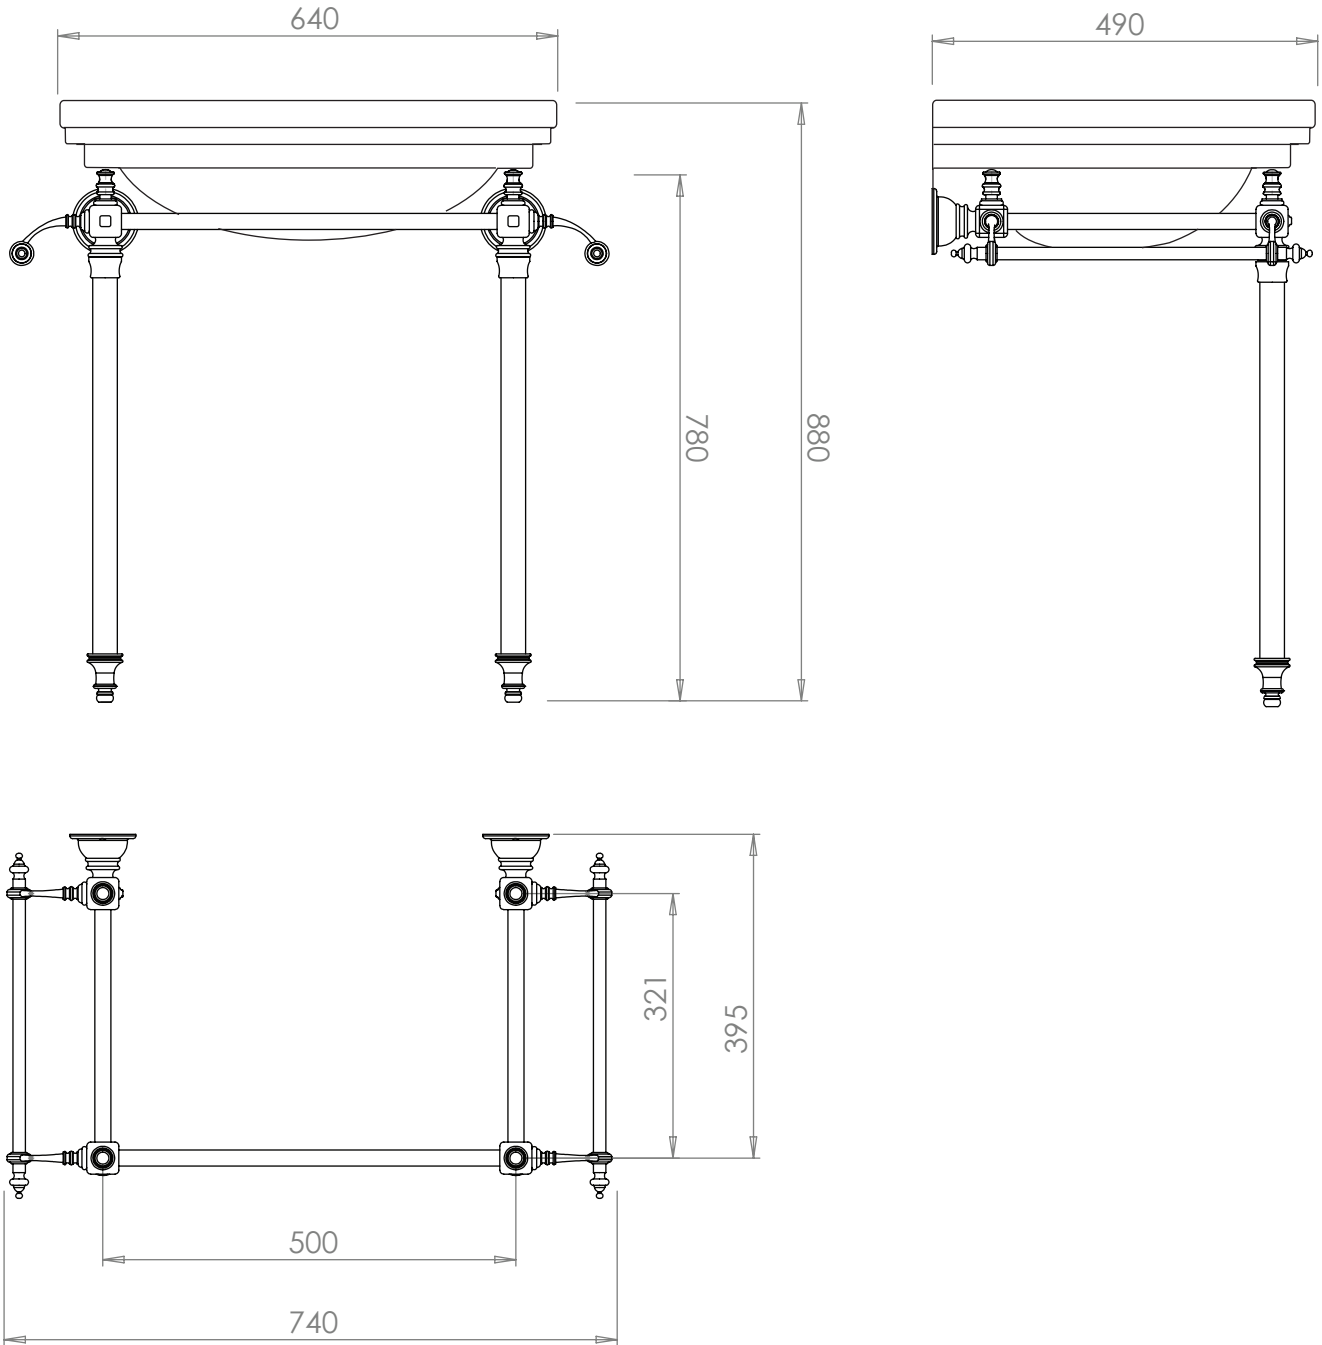

Basin Stands Collection

Hardwick

Astoria Deco Basin Stand

We recommend that all products are purchased with the assistance of a specialist bathroom retailer and always installed by an experienced installer who is a member of a recognized association. All sizes quoted are nominal: items may vary by plus or minus 2% against the figures quoted. When planning installations where dimensions are critical, it is essential that the space allowed for individual items is physically checked. Imperial Bathrooms can not be held liable for any costs associated with items not fitting in any given area. The contents of this statement are based on information correct at the time of publication. We reserve the right to make alterations and changes in product characteristics, fixing, packaging, operation etc at any time without notice.