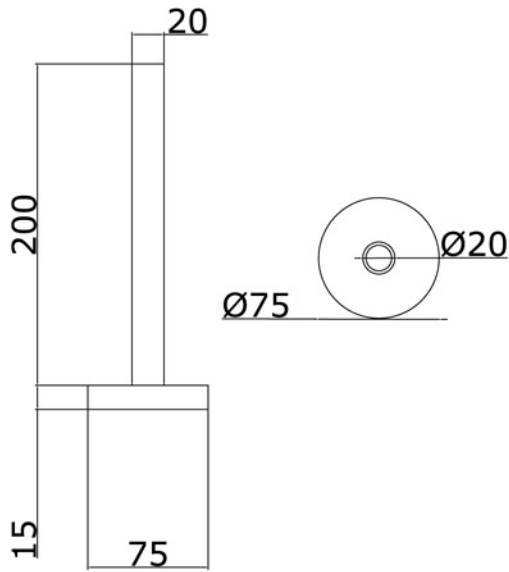

TOWELWARMER Collection	
Code	Description
9055-C 9056-I/N/O/OR 9056-B/ND/R	<p><b>Rope 1 towel warmer 465x770 mm (170 W - 146 Kcal/h t 50°)</b></p> <p>tolerance: 2%, resistance: 200Wpackaging size: mm850x540x170Htotal weight: 7,3kg</p> <p>Chrome            Incalux, Nickel, Dark Gold, Rose Gold            Bronze, Dark Nickel, Copper</p>

Verona - Italy  
 tel. +39 045 8006917  
 fax. +39 045 8020111  
 gentry-home.com

TOWELWARMER Collection	
Code	Description
9127-C 9128-I/N/O/OR 9128-B/ND/R	<b>Valves (pair)</b> Chrome Incalux, Nickel, Dark Gold, Rose Gold Bronze, Dark Nickel, Copper <b>Fittings available</b> 12/14/16 copper 12/14/16 covered
9126	Electrical element complete with thermostatic control