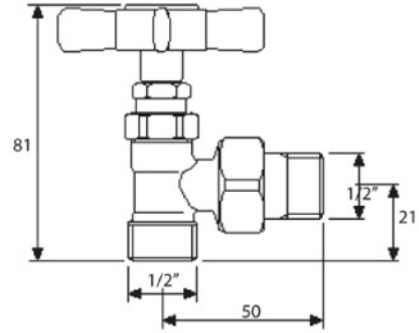

TOWELWARMER Collection	
Code	Description
9055-C 9056-I/N/O/OR 9056-B/ND/R	<p><b>Rope 1 towel warmer 465x770 mm (170 W - 146 Kcal/h t 50°)</b></p> <p>tolerance: 2%, resistance: 200Wpackaging size: mm850x540x170Htotal weight: 7,3kg</p> <p>Chrome            Incalux, Nickel, Dark Gold, Rose Gold            Bronze, Dark Nickel, Copper</p>

Verona - Italy  
 tel. +39 045 8006917  
 fax. +39 045 8020111  
 gentry-home.com

TOWELWARMER Collection	
Code	Description
9127-C 9128-I/N/O/OR 9128-B/ND/R	<b>Valves (pair)</b> Chrome Incalux, Nickel, Dark Gold, Rose Gold Bronze, Dark Nickel, Copper <b>Fittings available</b> 12/14/16 copper 12/14/16 covered
9126	Electrical element complete with thermostatic control