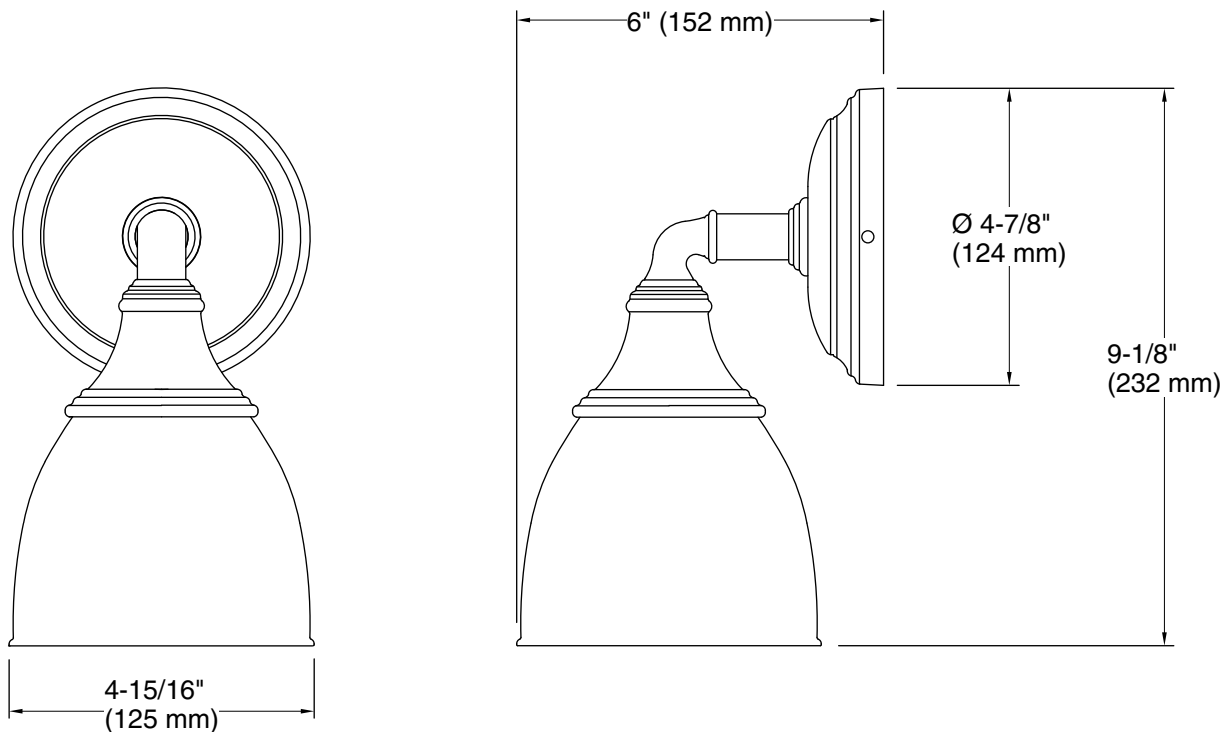

**Devonshire®**  
One-light sconce  
**K-10570**

**Features**

- Frosted-glass shade.
- Sconce can be positioned up or down, depending on room setting.
- Coordinates with other products in the Devonshire collection.
- Suitable for damp locations, per UL 1598.

### Technical Information

All product dimensions are nominal.

Installation Type: Wall-mount

Material: Metal, Glass

Number of Lights: 1