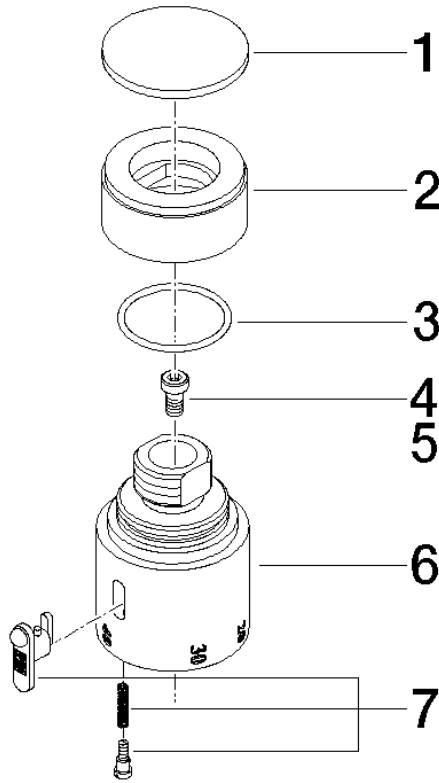

Temperature control handle - Platinum

MADISON

11 420 220

	Platinum	11 420 220-08
	Chrome	11 420 220-00
	Brushed Platinum	11 420 220-06
	Durabress (23kt Gold)	11 420 220-09

Temperature control handle - Platinum

MADISON

11 420 220

11 420 220

11 420 220

Parts for other
finishes can be found
here: [Chrome](#)

Temperature control handle - Platinum

MADISON

11 420 220

Spare parts list

No.	Item Number	Name	Quantity used	Delivery time
	09 14 10 040 90	seal	4	2