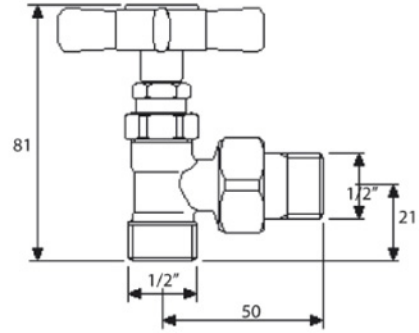

TOWELWARMER Collection	
Code	Description
9060-C 9061-I/N/O/OR 9061-B/ND/R	<b>Angel towel warmer 675x970 mm (430 W - 380 Kcal/h t 50°)</b>  Chrome Incalux, Nickel, Dark Gold, Rose Gold Bronze, Dark Nickel, Copper

Verona - Italy  
 tel. +39 045 8006917  
 fax. +39 045 8020111  
[gentry-home.com](http://gentry-home.com)

TOWELWARMER Collection	
Code	Description
9127-C 9128-I/N/O/OR 9128-B/ND/R	<b>Valves (pair)</b> Chrome Incalux, Nickel, Dark Gold, Rose Gold Bronze, Dark Nickel, Copper <b>Fittings available</b> 12/14/16 copper 12/14/16 covered
9126	Electrical element complete with thermostatic control