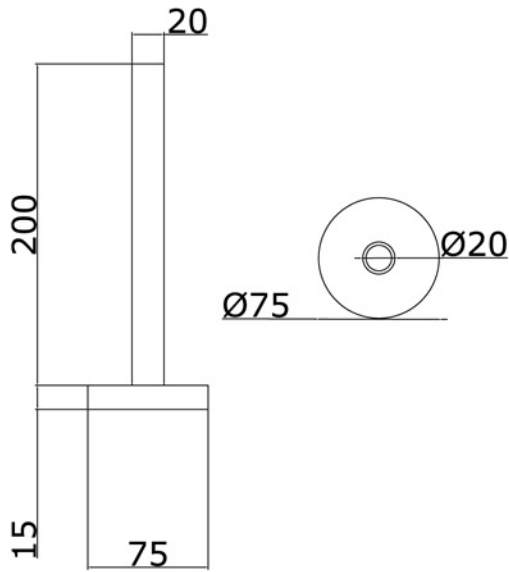

TOWELWARMER Collection	
Code	Description
9060-C 9061-I/N/O/OR 9061-B/ND/R	<b>Angel towel warmer 675x970 mm (430 W - 380 Kcal/h t 50°)</b>  Chrome Incalux, Nickel, Dark Gold, Rose Gold Bronze, Dark Nickel, Copper

Verona - Italy  
 tel. +39 045 8006917  
 fax. +39 045 8020111  
[gentry-home.com](http://gentry-home.com)

TOWELWARMER Collection	
Code	Description
9127-C 9128-I/N/O/OR 9128-B/ND/R	<b>Valves (pair)</b> Chrome Incalux, Nickel, Dark Gold, Rose Gold Bronze, Dark Nickel, Copper <b>Fittings available</b> 12/14/16 copper 12/14/16 covered
9126	Electrical element complete with thermostatic control