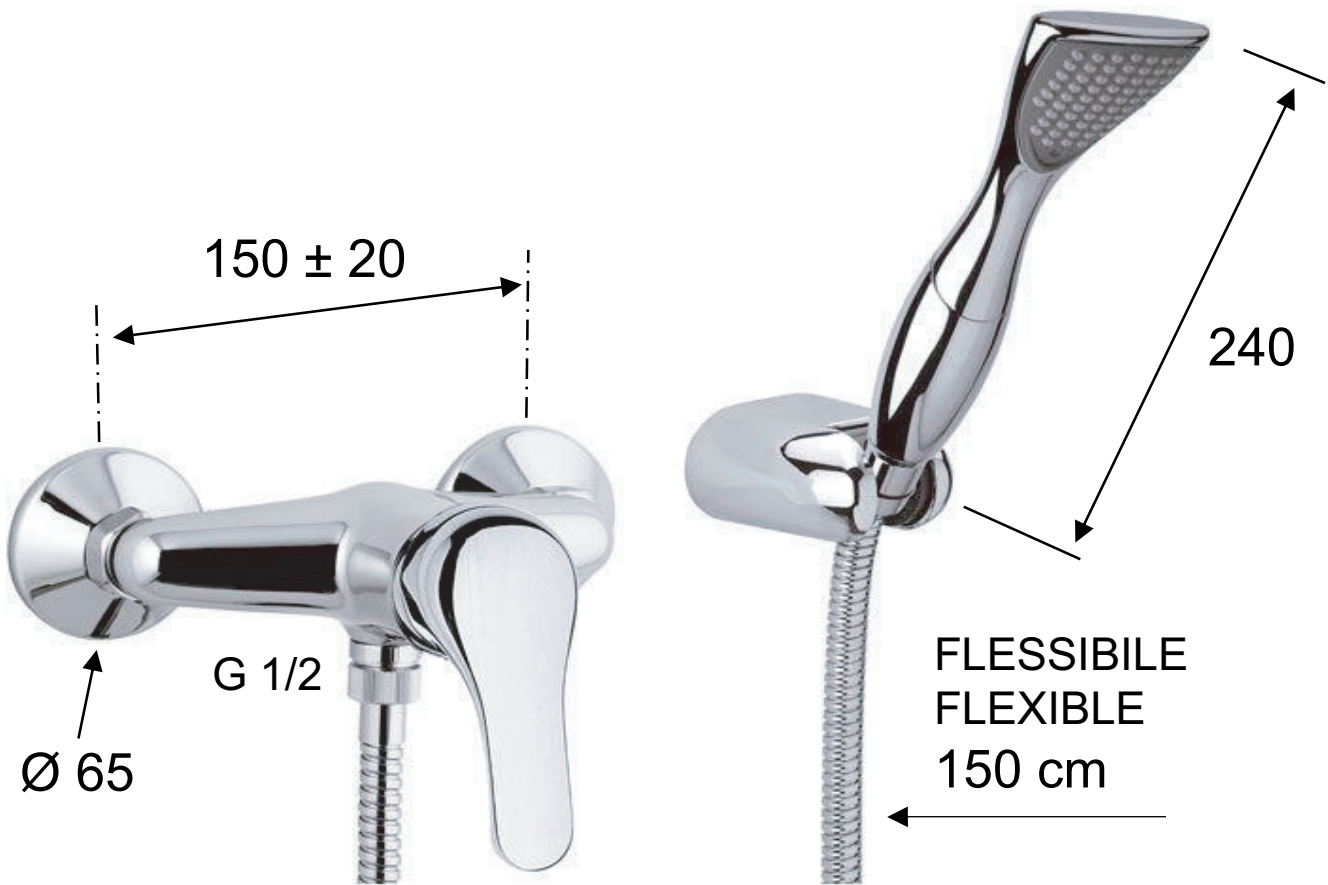

DANIEL

SCHEDA TECNICA TECHNICAL FEATURES

ART. COD.

VE13631A

MATERIALI / MATERIALS

OTTONE CROMATO / CHROME PLATED BRASS
ABS

CROMATURA / CHROME PLATING

UNI EN 248