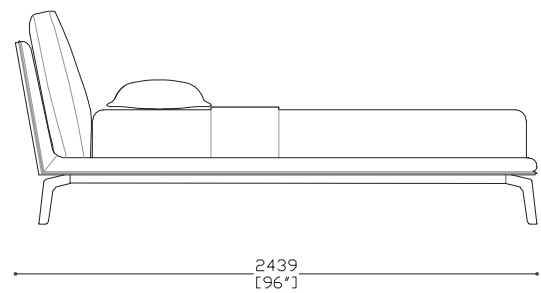

NIGHT
COSILY
BED

Bed with solid wood and plywood frame, covered in leather and fabric. Feet in solid wood stained in gray oak.
Headboard cushions with removable covers.

Technical Features

KING SIZE

For mattress:
W: 180 x D: 200 cm
W: 70 7/8" x D: 78 3/4"

NIGHT
COSILY
BED

HOLLYWOOD SIZE

For mattress:
W: 200 x D: 200 cm
W: 78 3/4" x D: 78 3/4"

KING US SIZE

For mattress:
W: 193 x D: 203 cm
W: 76" x D: 79 7/8"

NIGHT
Cosily
BED

QUEEN US SIZE

For mattress:
W: 153 x D: 203 cm
W: 60 1/4" x D: 20 7/8"