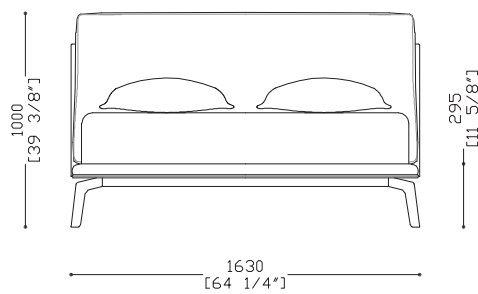

NIGHT
COSILY
BED

Bed with solid wood and plywood frame, covered in leather and fabric. Feet in solid wood stained in gray oak.
Headboard cushions with removable covers.

Technical Features

KING SIZE

For mattress:
W: 180 x D: 200 cm
W: 70 7/8" x D: 78 3/4"

NIGHT
COSILY
BED

HOLLYWOOD SIZE

For mattress:
W: 200 x D: 200 cm
W: 78 3/4" x D: 78 3/4"

KING US SIZE

For mattress:
W: 193 x D: 203 cm
W: 76" x D: 79 7/8"

NIGHT
Cosily
BED

QUEEN US SIZE

For mattress:
W: 153 x D: 203 cm
W: 60 1/4" x D: 20 7/8"