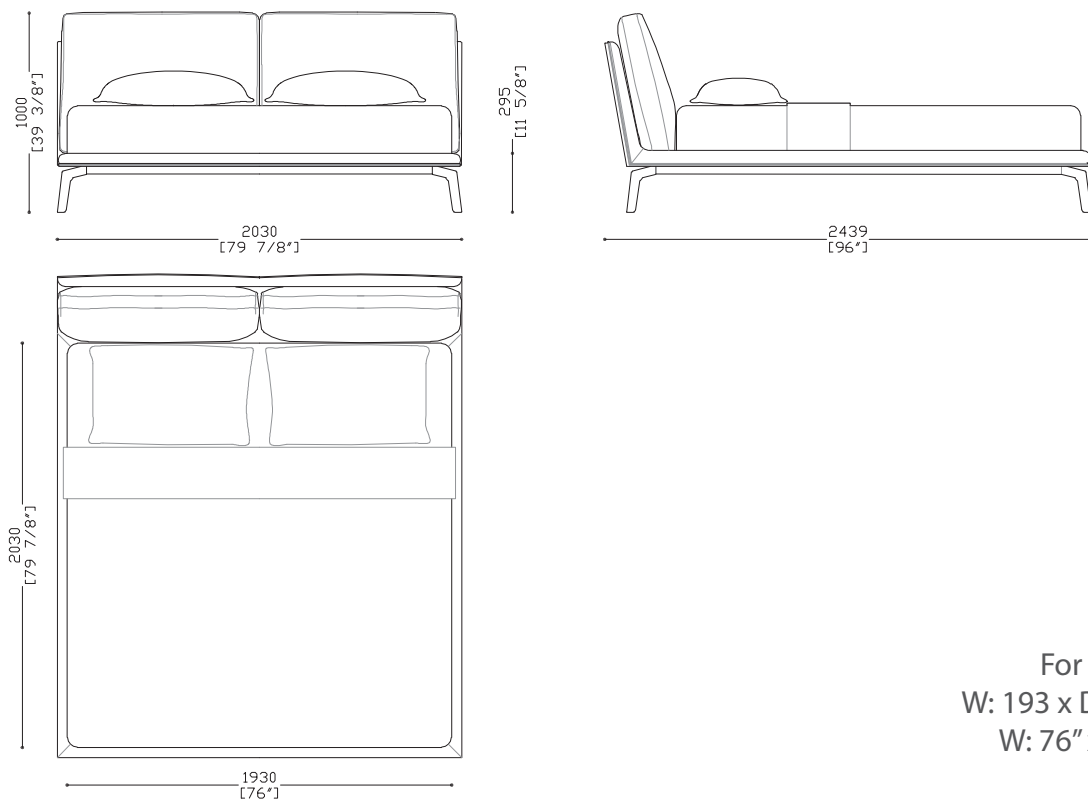

NIGHT
COSILY
BED

Bed with solid wood and plywood frame, covered in leather and fabric. Feet in solid wood stained in gray oak.
Headboard cushions with removable covers.

Technical Features

KING SIZE

For mattress:
W: 180 x D: 200 cm
W: 70 7/8" x D: 78 3/4"

NIGHT
COSILY
BED

HOLLYWOOD SIZE

For mattress:
W: 200 x D: 200 cm
W: 78 3/4" x D: 78 3/4"

KING US SIZE

For mattress:
W: 193 x D: 203 cm
W: 76" x D: 79 7/8"

NIGHT
Cosily
BED

QUEEN US SIZE

For mattress:
W: 153 x D: 203 cm
W: 60 1/4" x D: 20 7/8"