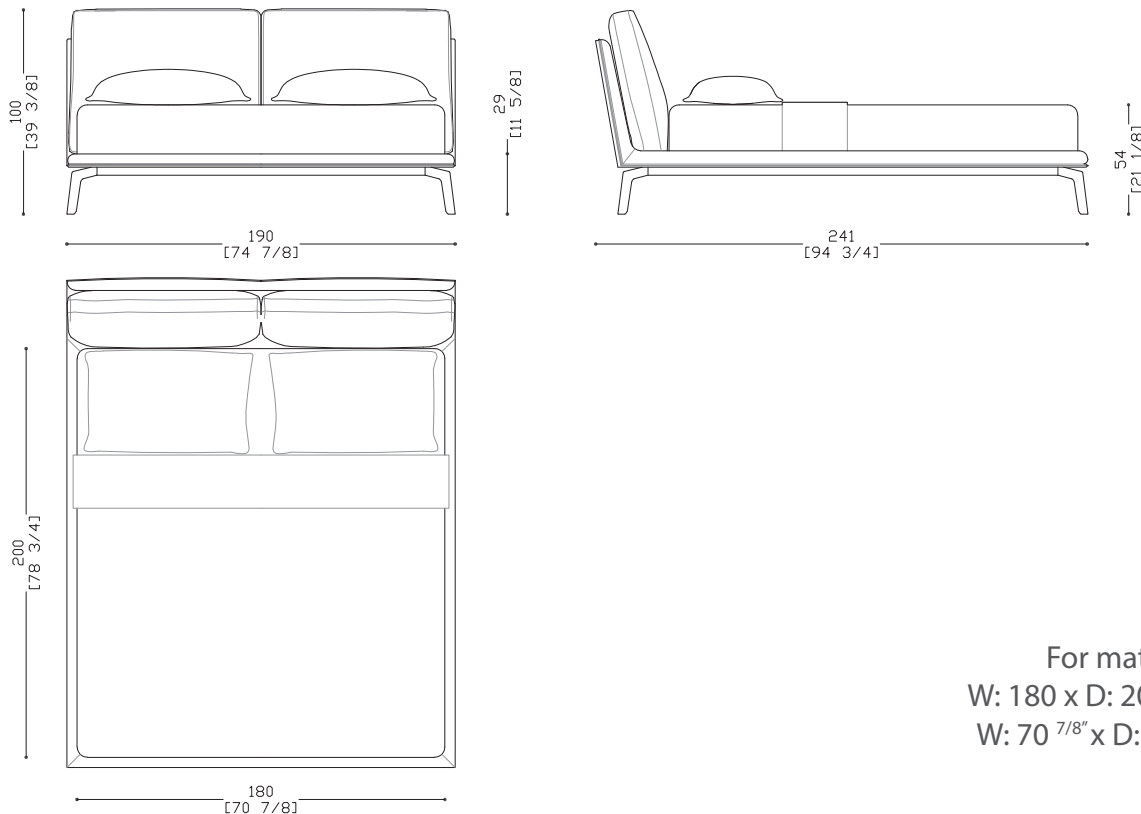

NIGHT
COSILY
BED

Bed with solid wood and plywood frame, covered in leather and fabric. Feet in solid wood stained in gray oak.
Headboard cushions with removable covers.

Technical Features

KING SIZE

For mattress:
W: 180 x D: 200 cm
W: 70 7/8" x D: 78 3/4"

NIGHT
COSILY
BED

HOLLYWOOD SIZE

For mattress:
W: 200 x D: 200 cm
W: 78 3/4" x D: 78 3/4"

KING US SIZE

For mattress:
W: 193 x D: 203 cm
W: 76" x D: 79 7/8"

NIGHT
Cosily
BED

QUEEN US SIZE

For mattress:
W: 153 x D: 203 cm
W: 60 1/4" x D: 20 7/8"