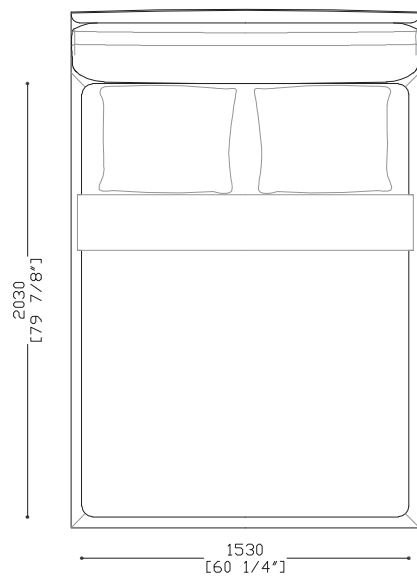

NIGHT
COSILY
BED

Bed with solid wood and plywood frame, covered in leather and fabric. Feet in solid wood stained in gray oak.
Headboard cushions with removable covers.

Technical Features

KING SIZE

For mattress:
W: 180 x D: 200 cm
W: 70 7/8" x D: 78 3/4"

NIGHT
COSILY
BED

HOLLYWOOD SIZE

For mattress:
W: 200 x D: 200 cm
W: 78 3/4" x D: 78 3/4"

KING US SIZE

For mattress:
W: 193 x D: 203 cm
W: 76" x D: 79 7/8"

NIGHT
Cosily
BED

QUEEN US SIZE

For mattress:
W: 153 x D: 203 cm
W: 60 1/4" x D: 20 7/8"