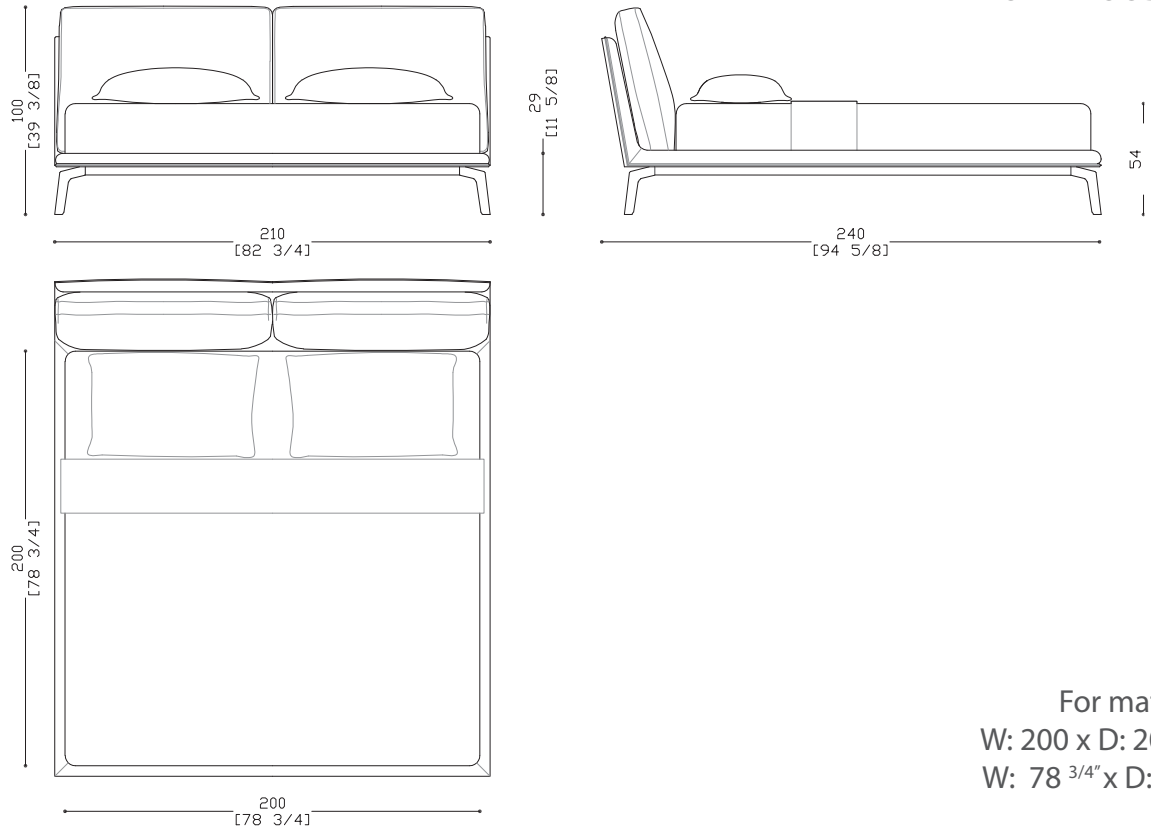

NIGHT
COSILY
BED

Bed with solid wood and plywood frame, covered in leather and fabric. Feet in solid wood stained in gray oak.
Headboard cushions with removable covers.

Technical Features

KING SIZE

For mattress:
W: 180 x D: 200 cm
W: 70 7/8" x D: 78 3/4"

NIGHT
COSILY
BED

HOLLYWOOD SIZE

For mattress:
W: 200 x D: 200 cm
W: 78 3/4" x D: 78 3/4"

KING US SIZE

For mattress:
W: 193 x D: 203 cm
W: 76" x D: 79 7/8"

NIGHT
Cosily
BED

QUEEN US SIZE

For mattress:
W: 153 x D: 203 cm
W: 60 1/4" x D: 20 7/8"