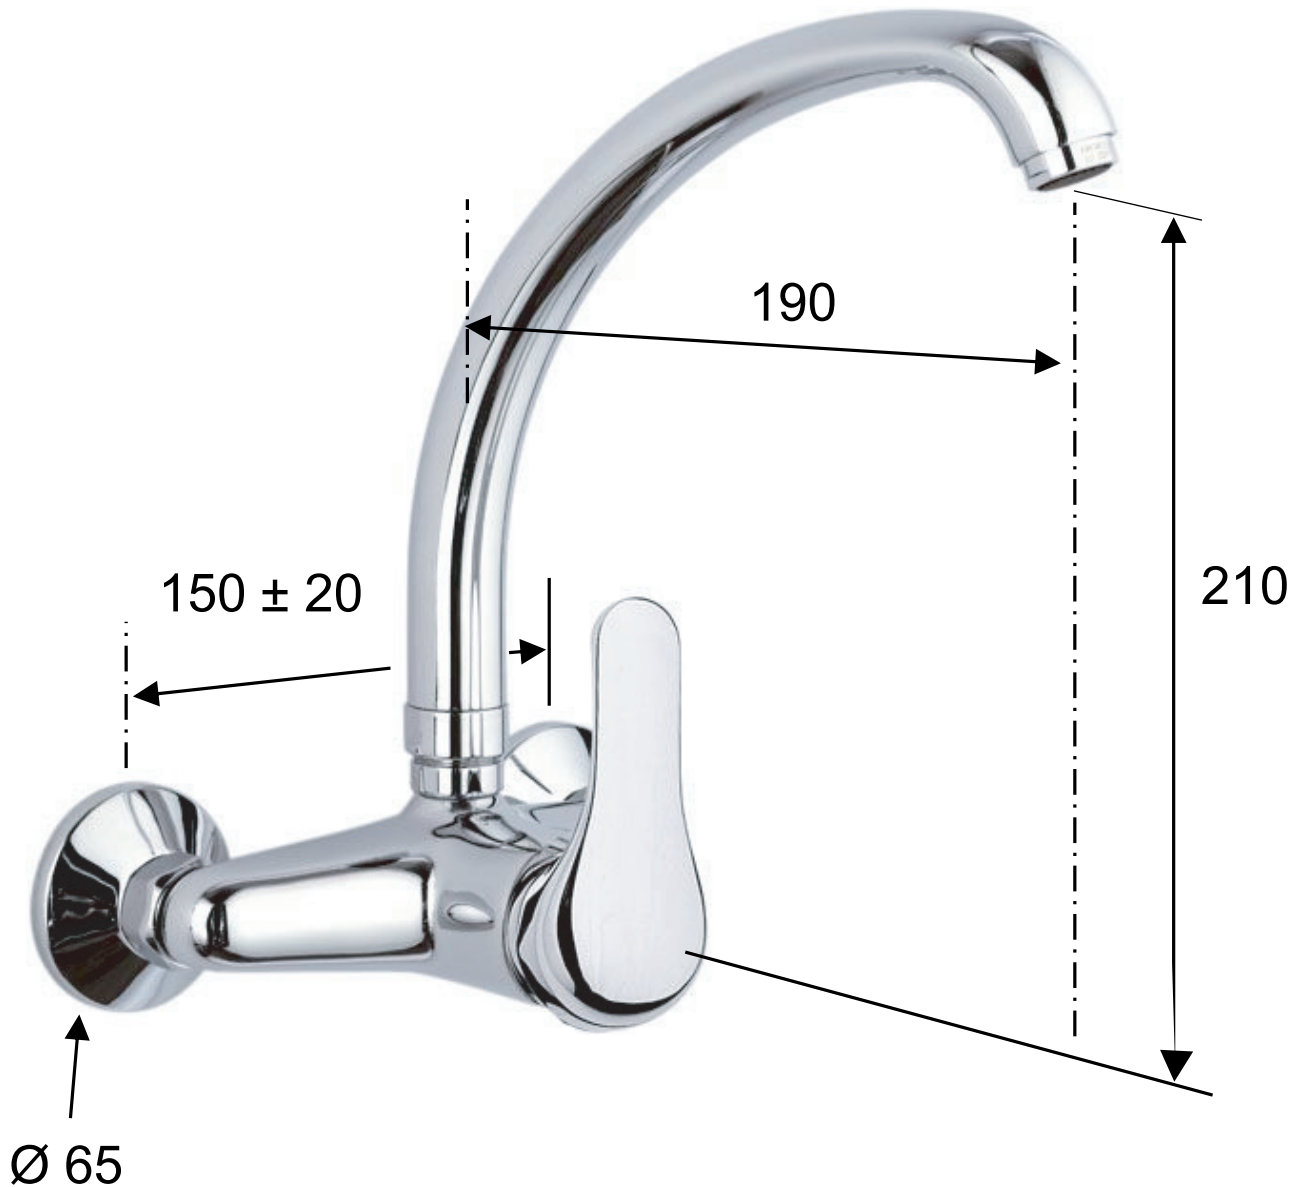

DANIEL

SCHEDA TECNICA TECHNICAL FEATURES

ART. COD.

VE13633

MATERIALI / MATERIALS

OTTONE CROMATO / CHROME PLATED BRASS

CROMATURA / CHROME PLATING

UNI EN 248