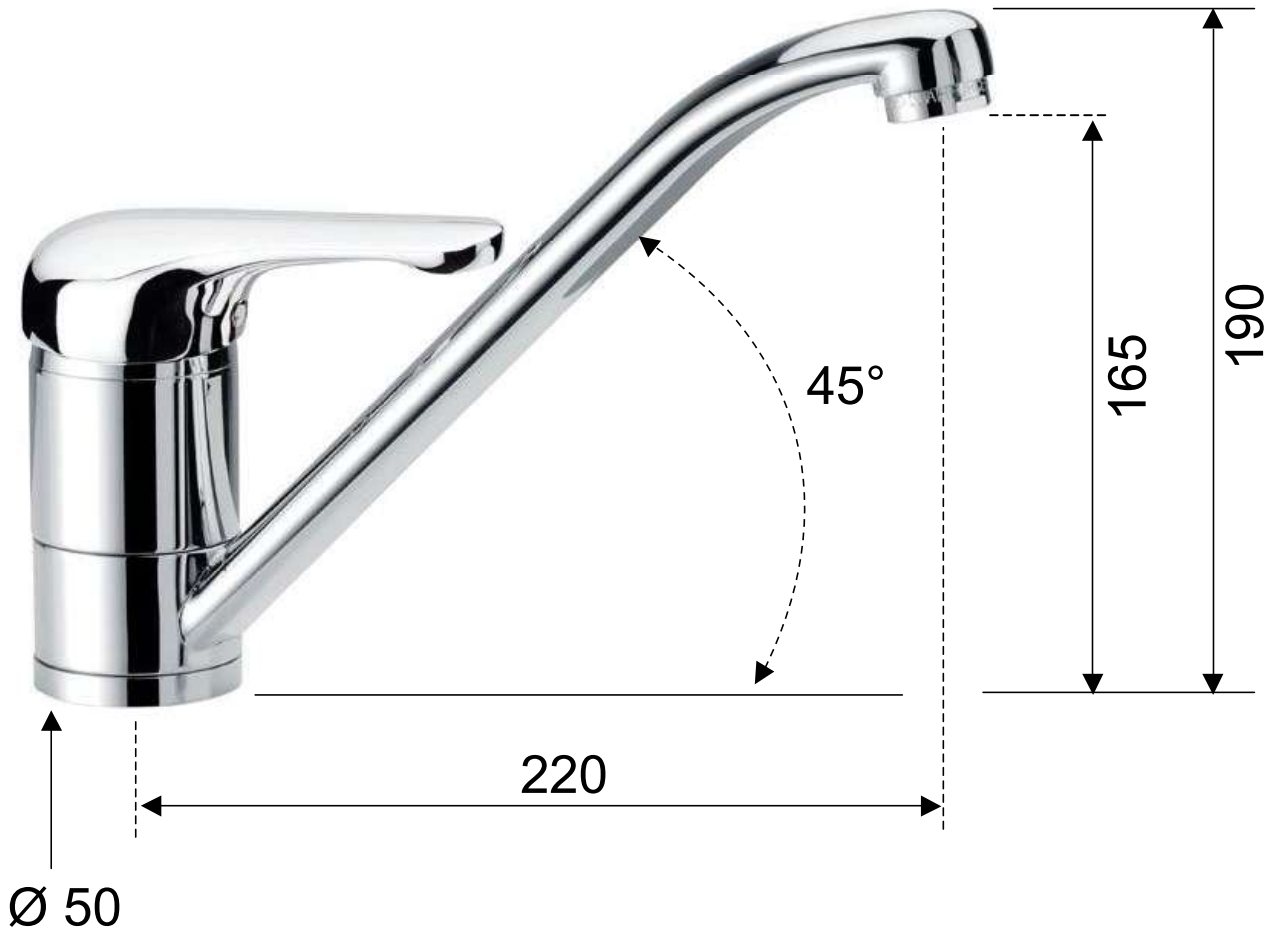

DANIEL

SCHEDA TECNICA TECHNICAL FEATURES

ART. COD.

VE13629

MATERIALI / MATERIALS

OTTONE CROMATO / CHROME PLATED BRASS

CROMATURA / CHROME PLATING

UNI EN 248