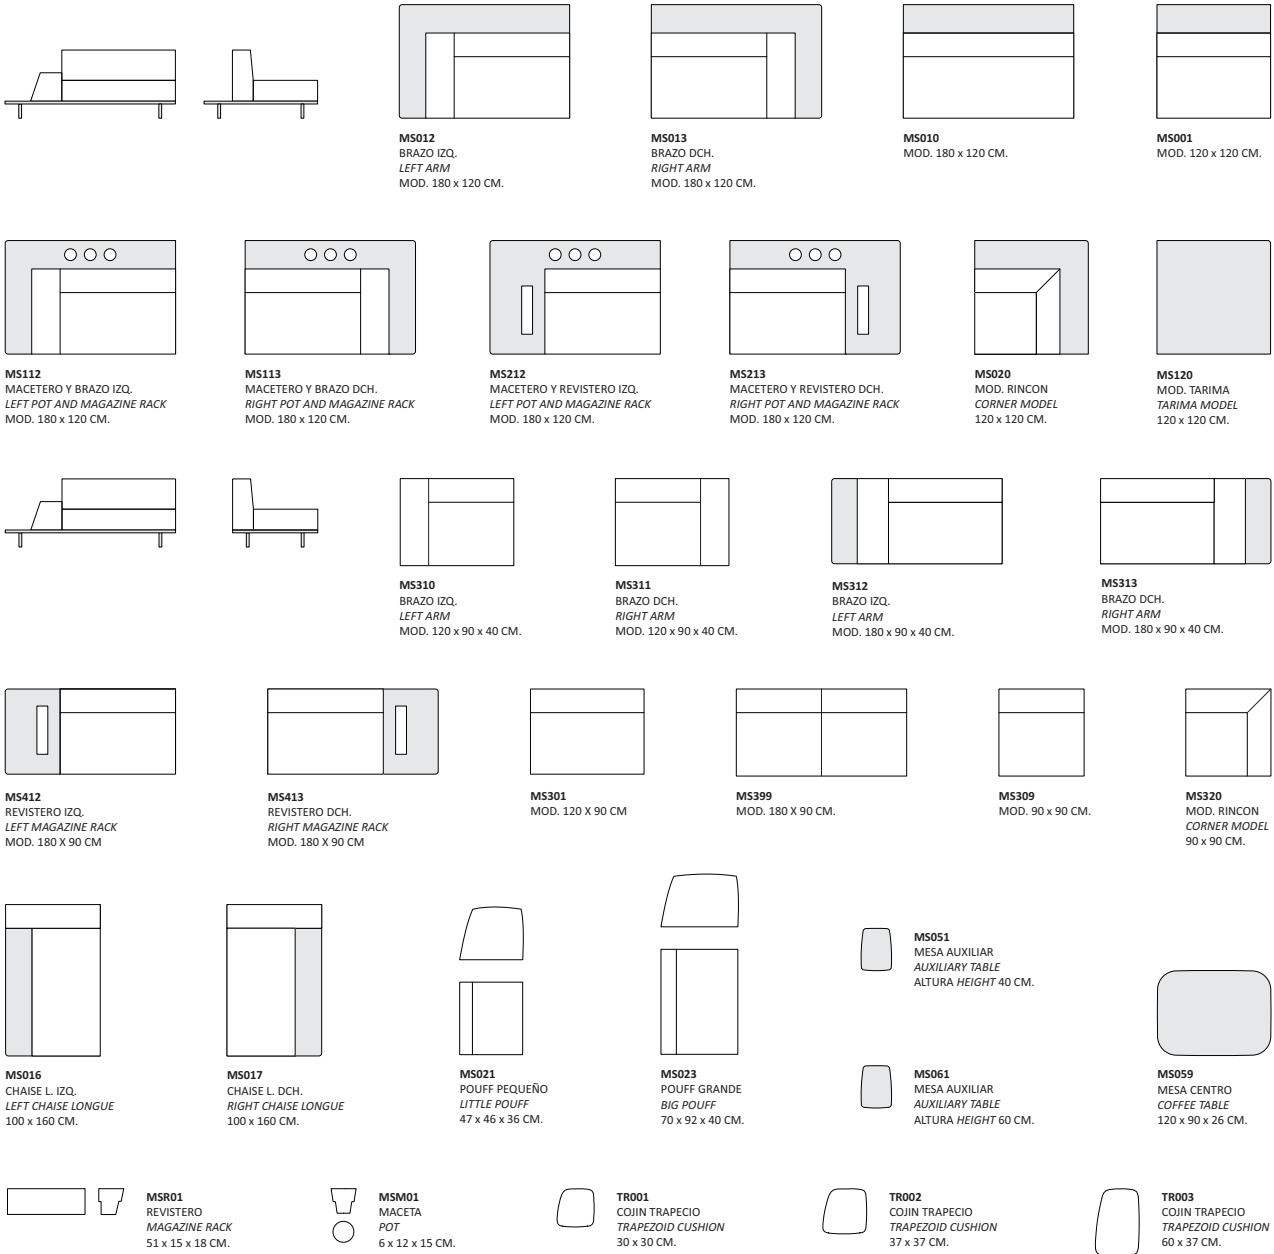

FRANCESC RIFÉ

Estructura metálica y de madera recubierta de poliuretano de diferentes densidades y funda de tela blanca. Asiento de poliuretano de última generación BIOGREEN® de 36 kg. recubierto de Copofibre®. Respaldo de poliuretano supersuave. Almohadones desenfundables. Base y patas en madera con estructura metálica interna.

Wooden structure covered with polyurethane of different densities with white fabric cover. NEA elastic bell suspension guaranteed for ten years. Seat cushion in polyurethane latest generation BIOGREEN® of 36 kgs recovered with Copofibre®. Cushion in polyurethane extra soft. Base fitted on an aluminium frame. Cushion covers can be totally removed except those in leathers or plastic leathers.

koointernational.com
Avda. Espioca, 128
46460 Silla | Valencia | España
T. +34 96 121 65 65
F. +34 96 121 62 82
info@koointernational.com