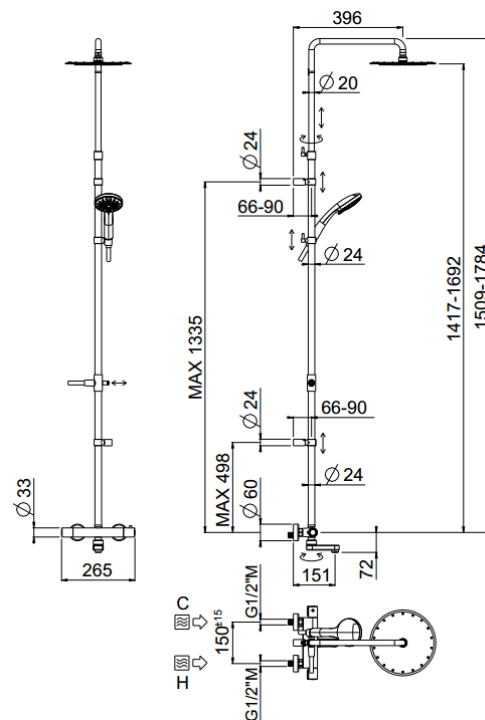

Rigoletto telescopic tub

Rigoletto telescopic tub, MySlim shower head
00-1961-N-CR

TECHNICAL INFORMATION

Bridge telescopic shower column including exposed thermostatic mixer with brass handles, diverter and swinging spout, turning bar with adjustable mounting. Round ultra-thin shower head, Ø240, non-liming, in stainless steel. 3 jets non-liming shower in ABS. Smooth double anti-torsion PVC flexible hose, cm 150. CHROME

Flow rate:
x rubinetto

PICTURE

SPARE PARTS

ORIC031
T°

ORIC032
2 vie / ways

FEATURES

rain jet

central jet

side jet

Tub spout

double anti-torsion

adjustable telescopic shower column

Rigoletto adjustable spout

TECHNICAL DRAWING

FINISHINGS