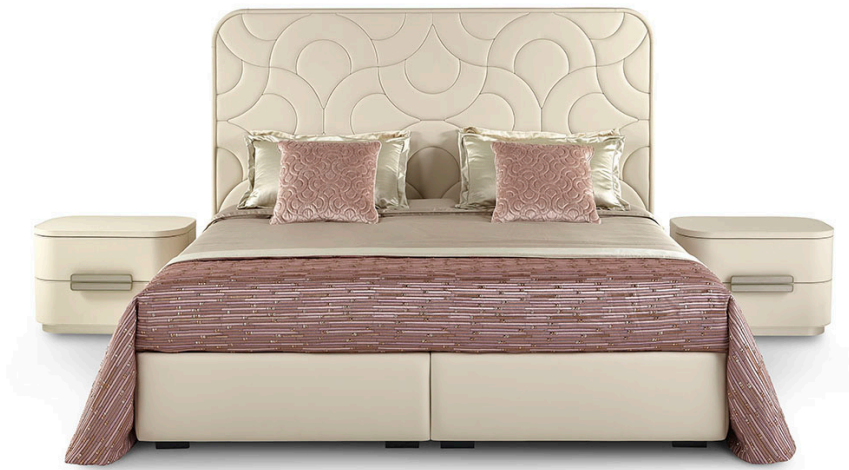

# Amidele

HOLLIWOD BED

Headboard and bed base in plywood and in F.R. polyurethane foam padding, upholstery in leather or fabric.  
Headboard edge upholstered in fabric or leather.

## Technical Features

Design Massimiliano Raggi

Headboard W: 390 x D: 8 x H: 158 cm

Weight: 40 kg

Bed frame W: 200 x D: 200 x H: 37 cm

Headboard W: 153 <sup>1</sup>/<sub>2</sub>" x D: 3 <sup>1</sup>/<sub>8</sub>" x H: 62 <sup>1</sup>/<sub>4</sub>"

Weight: 40 kg

Bed frame W: 78 <sup>3</sup>/<sub>4</sub>" x D: 78 <sup>3</sup>/<sub>4</sub>" x H: 14 <sup>5</sup>/<sub>8</sub>"

Weight: 40 kg