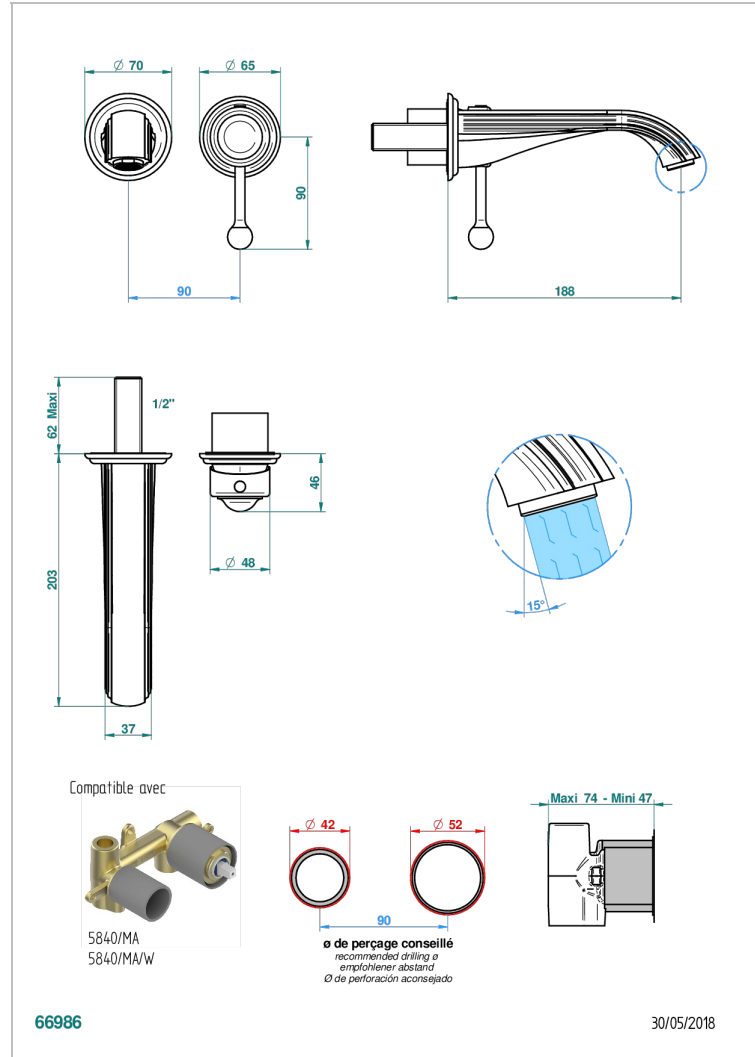

# MOON DRAGON

U5G-6541B

THG<sup>®</sup>  
PARIS

Trim only for Built-in basin mixer with spout (two x 1/2" inlets and one 1/2" outlet), without waste

## ХАРАКТЕРИСТИКИ

- Moon Dragon
- Trim only for Built-in basin mixer with spout (two x 1/2" inlets and one 1/2" outlet), without waste