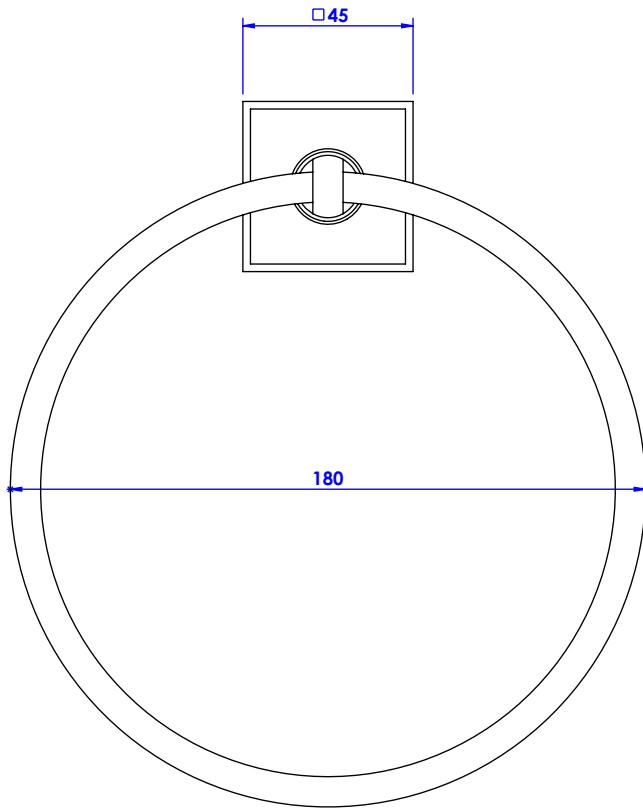

Collection : Transatlantique

Porte serviette anneau, ø18cm, mural. - Wall mounted towel ring, ø18cm.

Ref : C01-510

CRISTAL&BRONZE

PARIS · 1937

16/01/2020-1