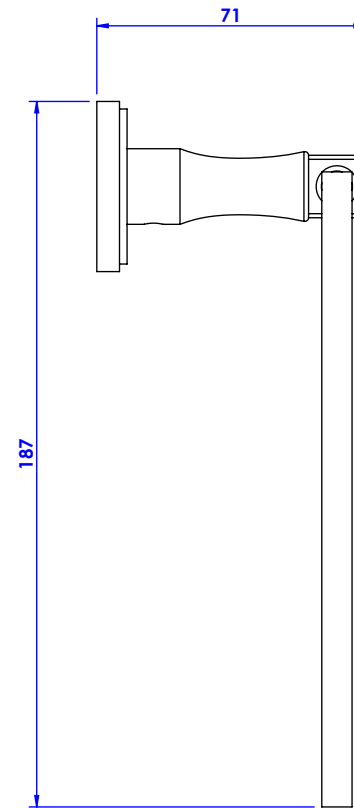

Collection : Transatlantique

Porte serviette anneau, ø18cm, mural. - Wall mounted towel ring, ø18cm.

Ref : C01-510

CRISTAL&BRONZE

PARIS · 1937

16/01/2020-1