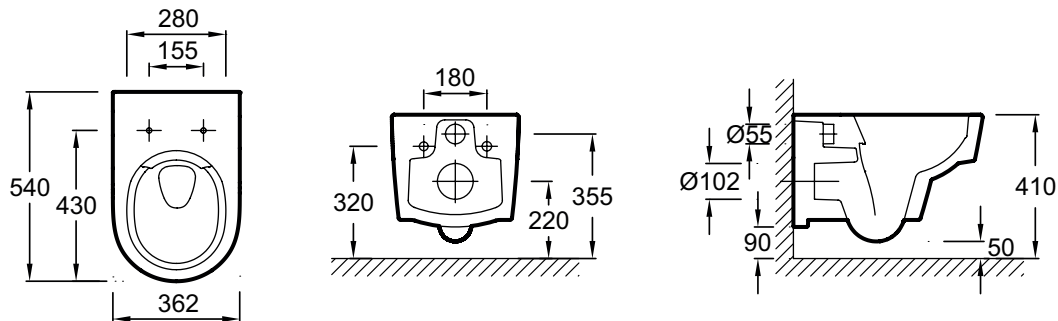

EDR102

Collection: ODÉON RIVE GAUCHE

Finish*:

00 - White

Main features:

Features

- **DIMENSIONS:** 54 x 36.20 cm
- **MATERIAL:** Ceramic
- **NORMS AND REGULATION:** NF
- **HEIGHT:** Comfort
- **RIM:** Without rim
- **SEAT :** Included
- **WEIGHT:** 20.7 kg
- **INSTALLATION TYPE:** Wall-hung
- **VOLUME OF WATER:** 2.6/4 L and 3/6 L
- **RIM TYPE:** Rimless
- **PRODUCT INCLUDED:** (seat, support frame and flush plate not included)
- **TOILET BOWL FIXINGS:** Invisible

Installation benefits

- **QUICK SET UP:** Easy positioning for a simple tightening

Optional products

- E24888: Thermoset toilet seat
- E24889: Extra-slim, slow-close thermoset toilet seat

Technical drawing

Product Specification: Rimless wall-hung WC pan. EDR102. Collection: ODÉON RIVE GAUCHE. DIMENSIONS: 54 x 36.20 cm. WEIGHT: 20.7 kg. MATERIAL: Ceramic. INSTALLATION TYPE: Wall-hung. NORMS AND REGULATION: NF. VOLUME OF WATER: 2.6/4 L and 3/6 L. HEIGHT: Comfort. RIM TYPE: Rimless. RIM: Without rim. PRODUCT INCLUDED: (seat, support frame and flush plate not included). SEAT : Included. TOILET BOWL FIXINGS: Invisible.