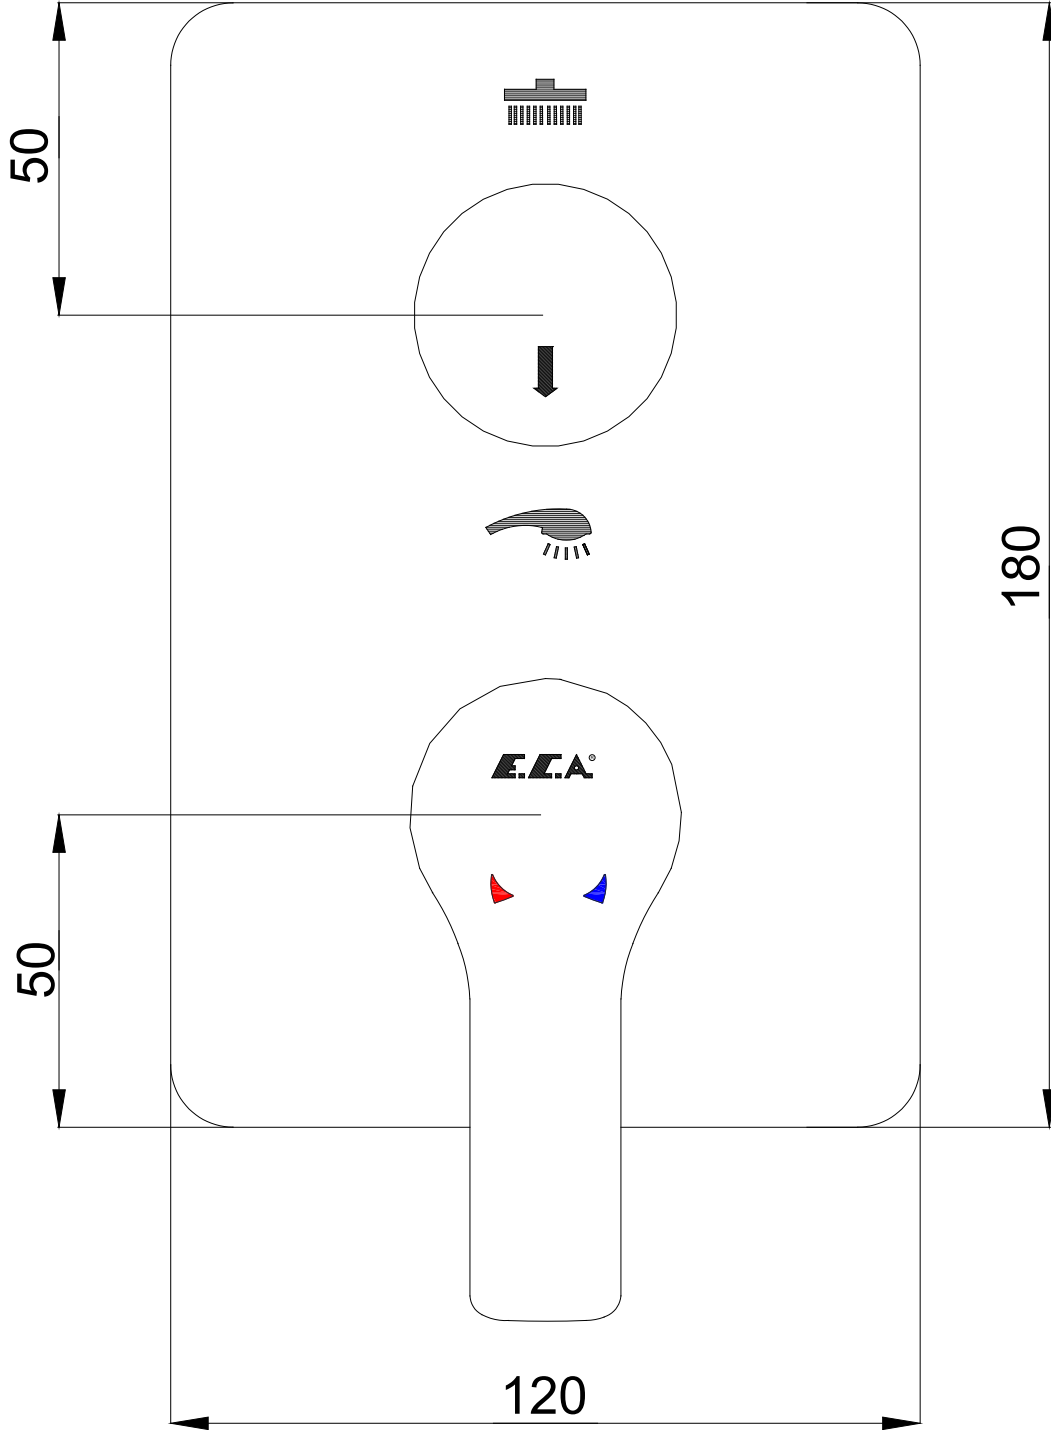

ANKASTRE BANYO/DUŞ BATARYALARI CONCEALED BATH/SHOWER MIXERS

E.C.A.®

Ürün Kodu : 102167206-KDE - LUNA Ankastrre Banyo/Duş Bataryası Sıva Üstü Grubu - 2 Yollu (İhracat Kodu: 102167206EX-KDE)
Product Code: 102167206-KDE - LUNA Concealed Bath/Shower Mixer Surface Mounted Group - 2 Way Diverter (Export Code: 102167206EX-KDE)
*Localization product codes are available.