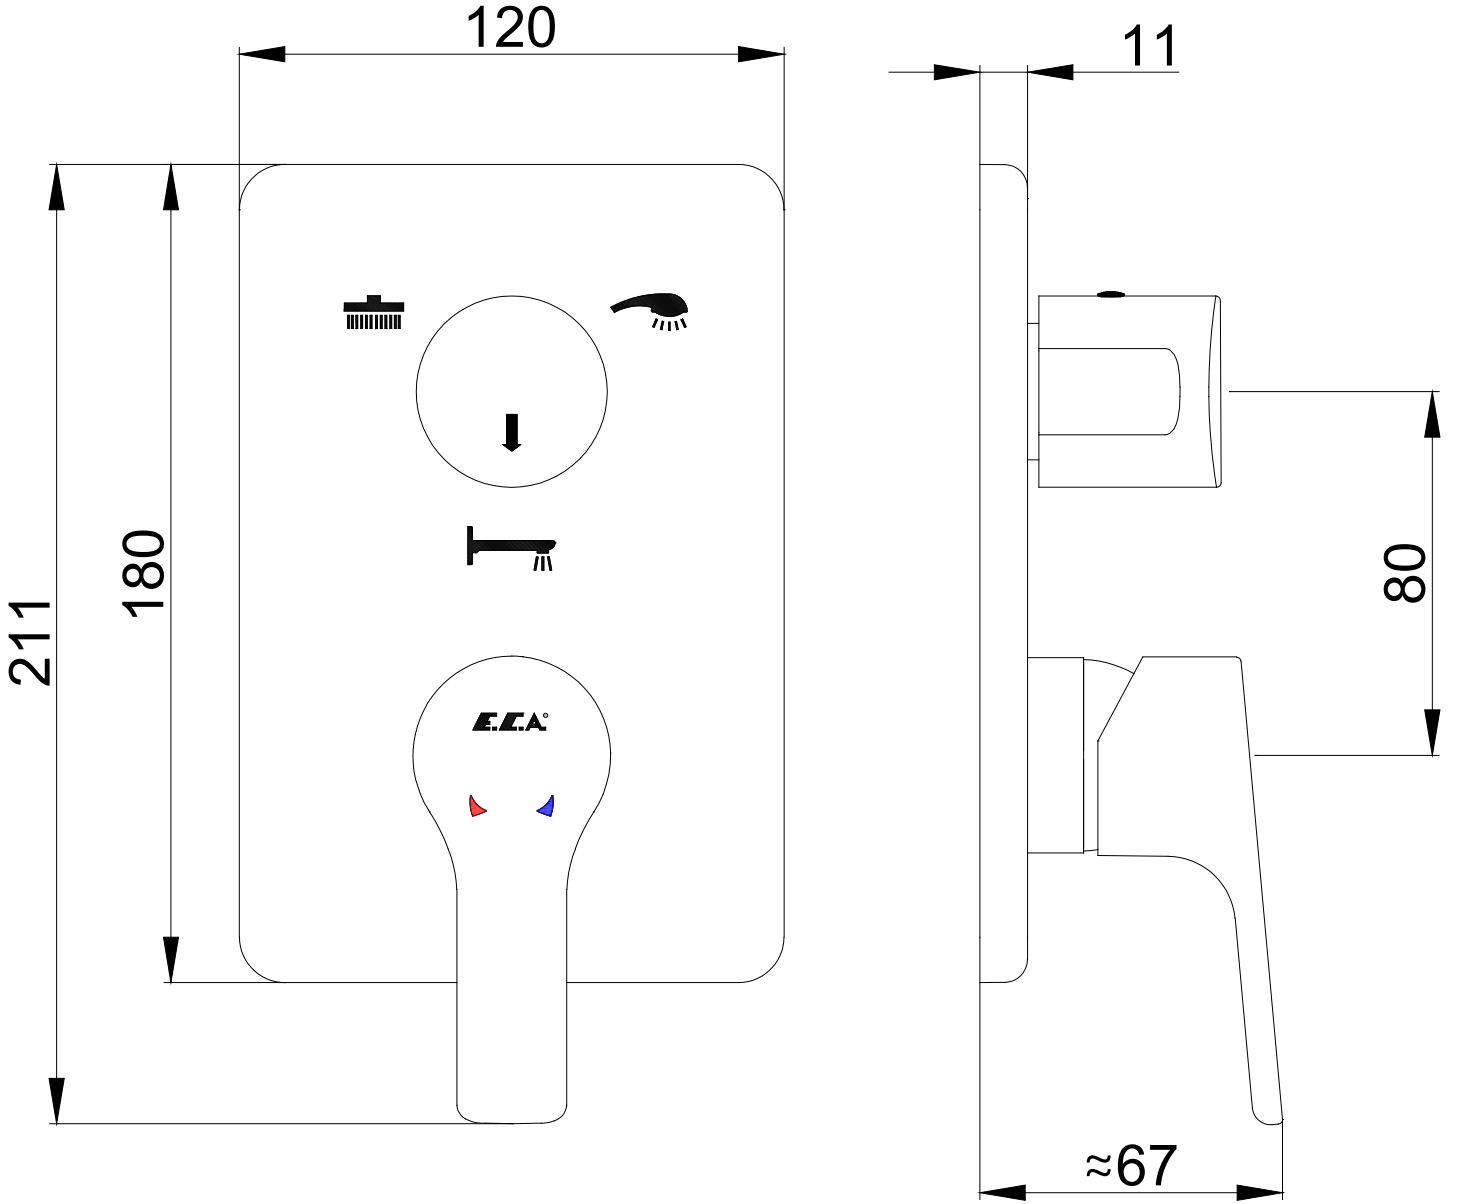

ANKASTRE BANYO/DUŞ BATARYALARI CONCEALED BATH/SHOWER MIXERS

Ürün Kodu : 102167306-K - LUNA Ankastra Banyo Bataryası Sıva Üstü Grubu - 3 Yollu (İhracat Kodu: 102167306EX-K)

Product Code: 102167306-K - LUNA Concealed Bath Mixer Surface Mounted Group - 3 Way Diverter (Export Code: 102167306EX-K)

*Localization product codes are available.

Mart 2020 / March 2020

www.eca.com.tr

E.C.A. önceden haber vermeksizin, ürünler ve ürünlerin teknik detaylarında değişiklik yapma hakkını saklı tutar.

We reserve the right to alter product specification and colors and to make technical modifications without prior notice.

Elginkan