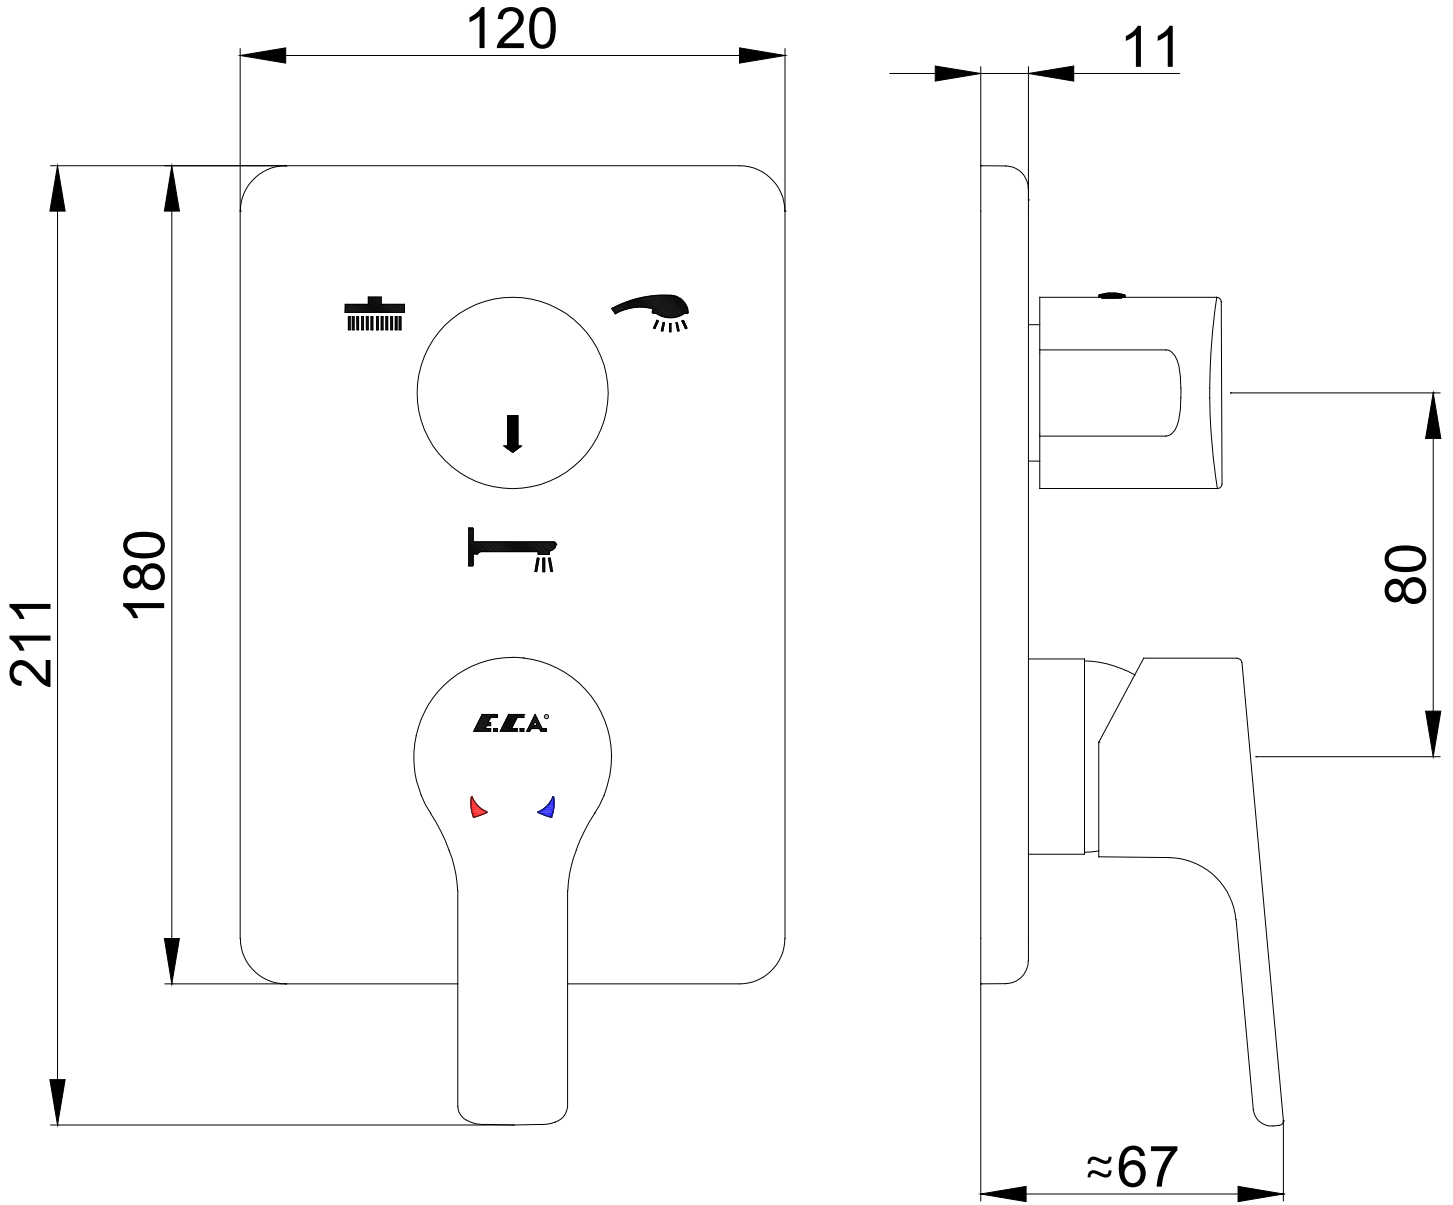

## ANKASTRE BANYO/DUŞ BATARYALARI CONCEALED BATH/SHOWER MIXERS

E.C.A.®

Ürün Kodu : 102867306-K - LUNA Ankastra Banyo Bataryası Sıva Üstü Grubu - 3 Yollu - Altın Görünümlü (İhracat Kodu: 102867306EX-K)  
Product Code: 102867306-K - LUNA Concealed Bath Mixer Surface Mounted Group - 3 Way Diverter - Gold Effect (Export Code: 102867306EX-K)  
\*Localization product codes are available.