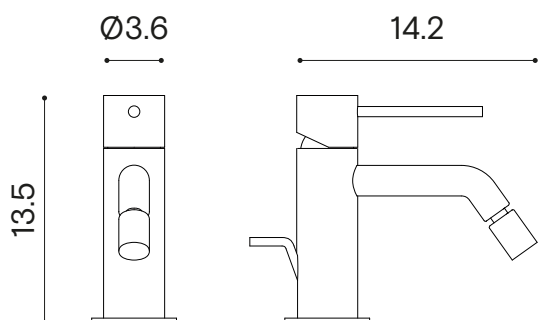

Shine – MB Bidet mixer

Design By

Ex.t

Code

EXMBSHOT
EXMBSHSAT
EXMBSHBR

Category

Tapware

Module Dimensions

Ø3.6 x 14.2 x h 13.5 cm

Materials

Brass

Colours

- Satin steel
- Brass
- Bronze

Weight

-

Packaging Dimensions

-

ex.t

info@ex-t.com / ex-t.com