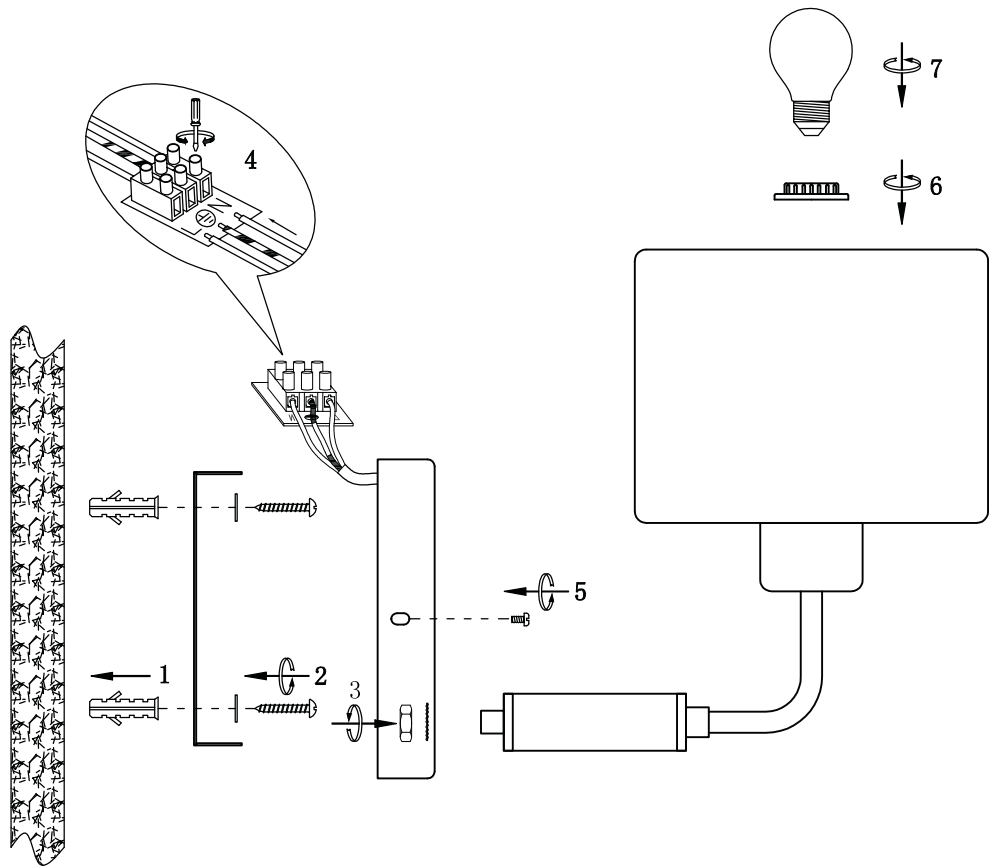

FREYA
TRADITION OF QUALITY

INSTRUCTION

MODEL: FR5329-WL-01-CH
SCONCE

1 X E27 (40W)

FREYA-LIGHT.COM