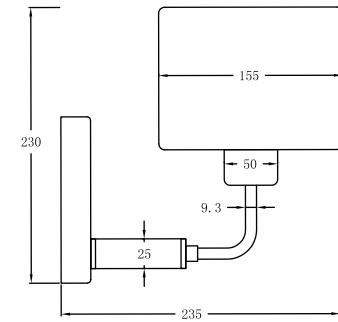

FREYA
TRADITION OF QUALITY

INSTRUCTION

MODEL: FR5329-WL-01-CH
SCONCE

1 X E27 (40W)

FREYA-LIGHT.COM