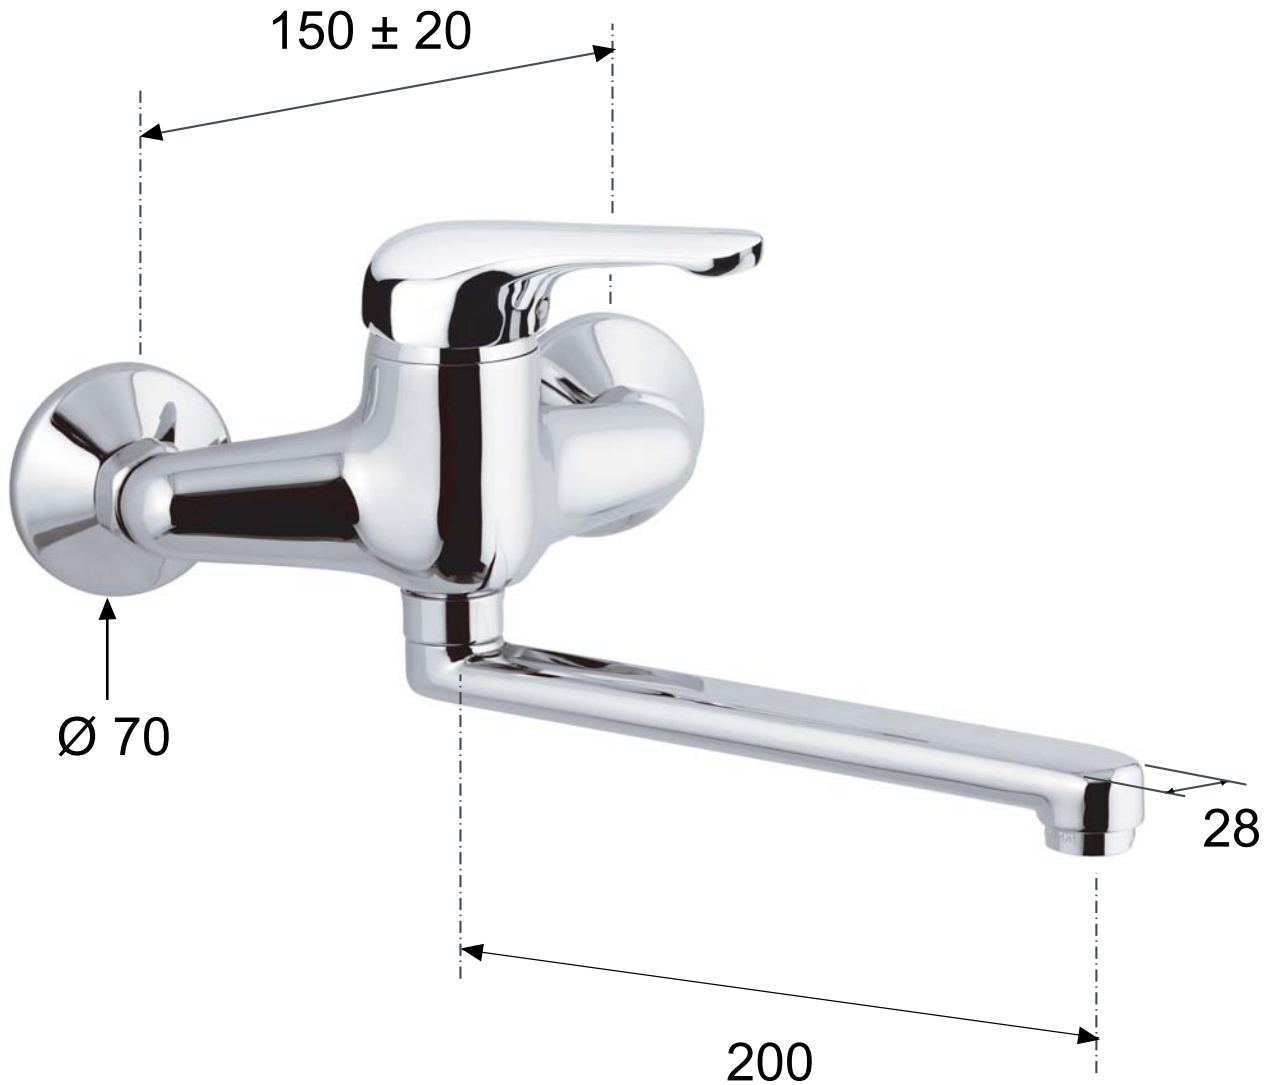

**DANIEL**

SCHEDA TECNICA TECHNICAL FEATURES

ART. COD.

**VE13609T**

**MATERIALI / MATERIALS**

OTTONE CROMATO / CHROME PLATED BRASS

**CROMATURA / CHROME PLATING**

UNI EN 248