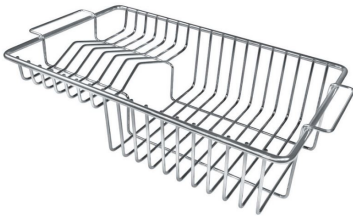

Drainer	No
Width	39 cm
Bowl dimension	340x400mm
Number of bowls	1 bowl
Waste fitting	Drain SPACE 3,5"

FEATURES

Deep bowls	This bowls reach an important depth, over 20 cm, thanks to the advanced production technology, that can be offer great capieny and practicity in all the washing operations.
High thickness	1mm thick steel. A significant thickness, which guarantees the maximum sturdiness and durability.
Perimetral overflow	The overflow is always a security on the Foster sinks that prevents the overflow of water in case of oversights. The perimeter drain solution improves aesthetics thanks to its square and essential shape.
Save space system	Drain and siphon are designed to leave as much space as possible in the under-sink area, more and more useful today for theseparate waste collection systems.
Small radius	Bowls with squared shapes with a modern design and an increased capacity, for a minimal aesthetics connected with an extreme practicity.
Space waste fitting	The elegant SPACE steel cap closes the drain and leaves no visible residues collected in the basket below. Space also has a small footprint and allows the optimal use of the under-sink compartment.

TECHNICAL DATA

OPTIONAL ACCESSORIES

Glass chopping board 8631 300

HPDE Chopping board 8657 001

HPDE Twin chopping board 8644 101

Iroko-wood chopping board with stainless steel colander 8644 042

Iroko-wood sliding chopping board 8644 041

Stainless steel basket 8611 000

Stainless steel plate rack 8100 201

Stainless steel plate rack 8100 303

White bowl 8153 100

Graters kit with ring-holder and food collection tray 8159 101

Stainless steel perforated tray 8151 000