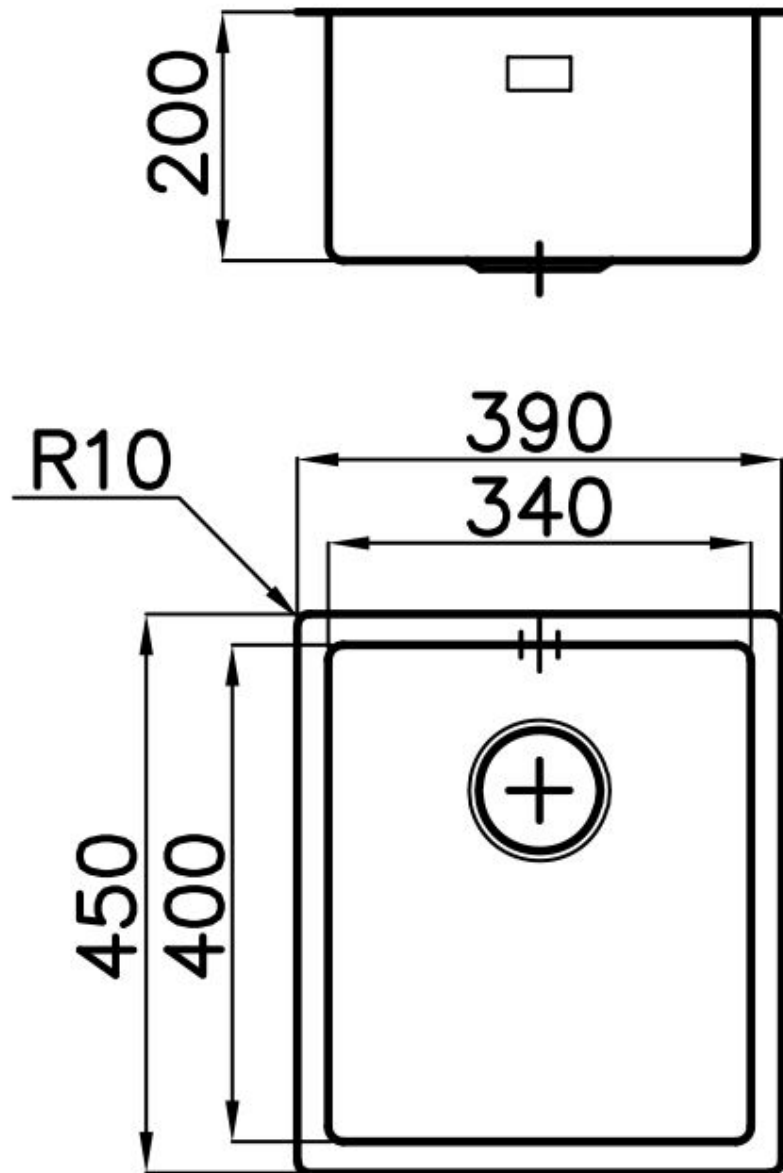

TECHNICAL DATA

OPTIONAL ACCESSORIES