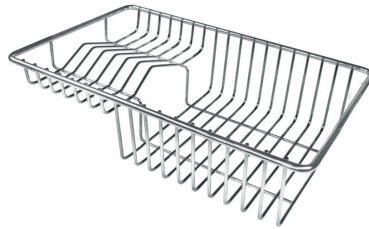

Drainer	No
Width	39 cm
Bowl dimension	340x400mm
Number of bowls	1 bowl
Waste fitting	Drain SPACE 3,5"

FEATURES

Deep bowls	This bowls reach an important depth, over 20 cm, thanks to the advanced production technology, that can be offer great capieny and practicity in all the washing operations.
High thickness	1mm thick steel. A significant thickness, which guarantees the maximum sturdiness and durability.
Perimetral overflow	The overflow is always a security on the Foster sinks that prevents the overflow of water in case of oversights. The perimeter drain solution improves aesthetics thanks to its square and essential shape.
Save space system	Drain and siphon are designed to leave as much space as possible in the under-sink area, more and more useful today for theseparate waste collection systems.
Small radius	Bowls with squared shapes with a modern design and an increased capacity, for a minimal aesthetics connected with an extreme practicity.
Space waste fitting	The elegant SPACE steel cap closes the drain and leaves no visible residues collected in the basket below. Space also has a small footprint and allows the optimal use of the under-sink compartment.

TECHNICAL DATA

OPTIONAL ACCESSORIES

Glass chopping board 8631 300

HPDE Chopping board 8657 001

HPDE Twin chopping board 8644 101

Iroko-wood chopping board with stainless steel colander 8644 042

Iroko-wood sliding chopping board 8644 041

Stainless steel basket 8611 000

Stainless steel plate rack 8100 201

Stainless steel plate rack 8100 303

White bowl 8153 100

Graters kit with ring-holder and food collection tray 8159 101

Stainless steel perforated tray 8151 000