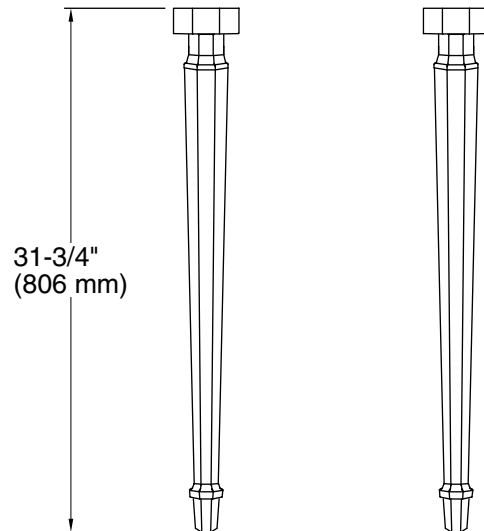

Technical Information

All product dimensions are nominal.

Material: Fireclay, Brass

Notes

Install this product according to the installation guide.