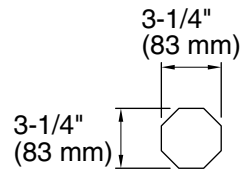

Technical Information

All product dimensions are nominal.

Material: Fireclay, Brass

Notes

Install this product according to the installation guide.