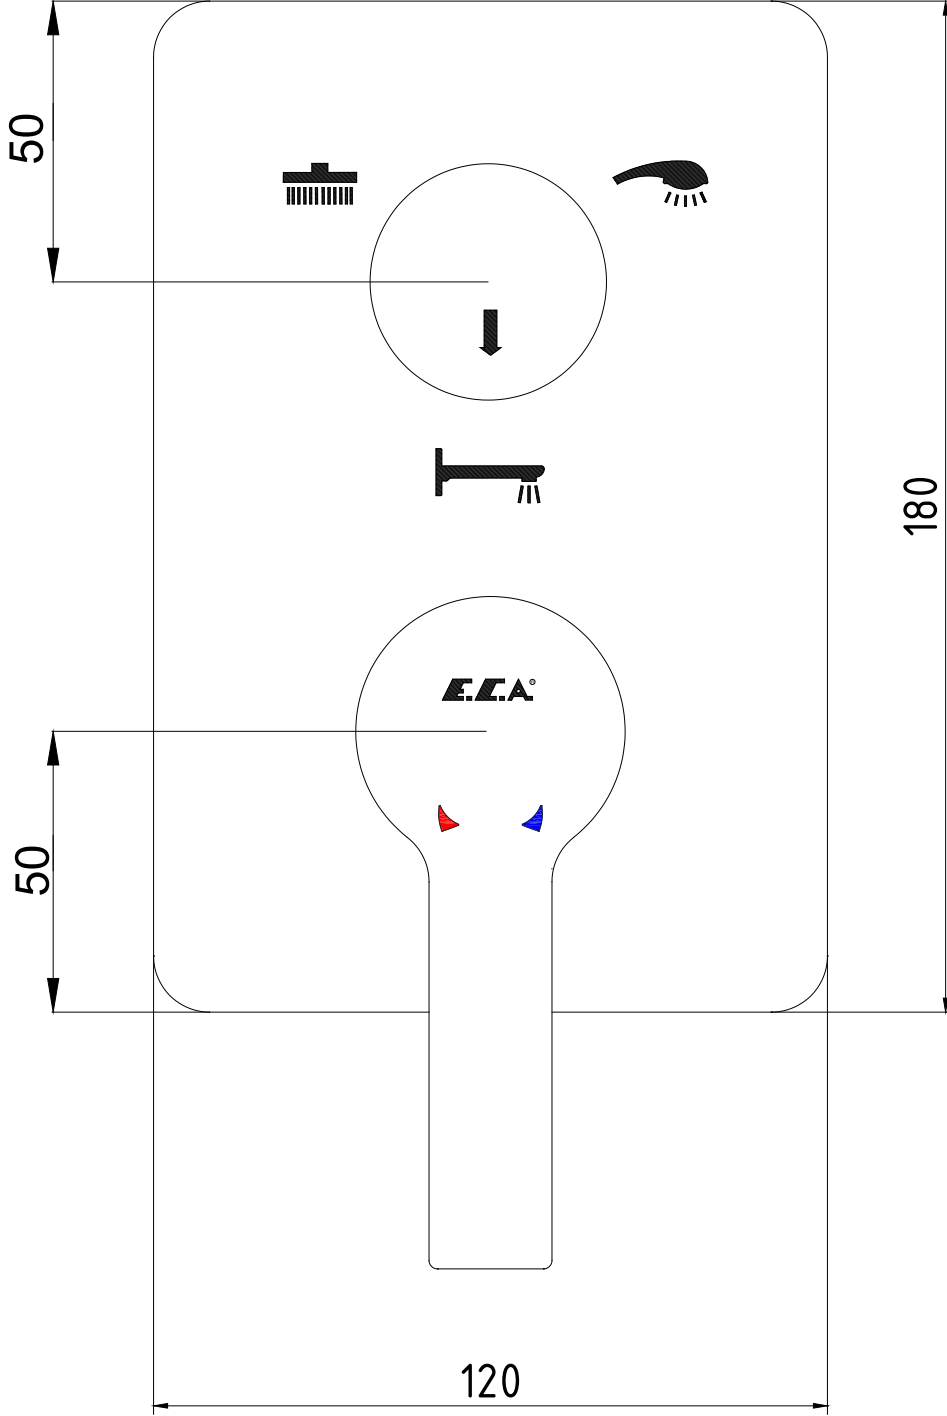

ANKASTRE BANYO/DUŐ BATARYALARI CONCEALED BATH/SHOWER MIXERS

E.C.A.®

Ürün Kodu : 102167307-K - DELTA AnkaŖre Banyo Bataryası Sıva ÜŖtü Grubu - 3 Yollu (İhracat Kodu: 102167307EX-K)

Product Code: 102167307-K - DELTA Concealed Bath Mixer Surface Mounted Group - 3 Way Diverter (Export Code: 102167307EX-K)

*Localization product codes are available.

Mart 2020 / March 2020

www.eca.com.tr

E.C.A. önceden haber vermeksizin, ürünler ve ürünlerin teknik detaylarında deęiŐiklik yapma hakkını saklı tutar.

We reserve the right to alter product specification and colors and to make technical modifications without prior notice.

Elginkan