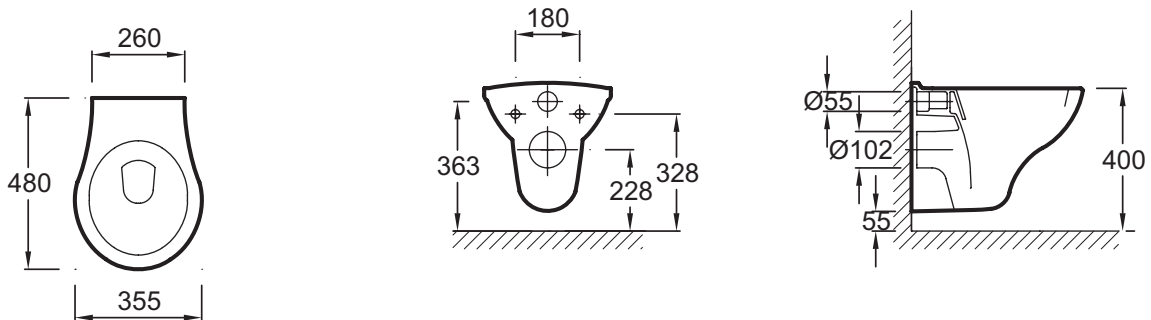

E1534-Y1

Collection: PATIO

Finish*:

00 - Blanc

Main features:

Features

- **DIMENSIONS:** 48 x 35.50 cm
- **MATERIAL:** Ceramic
- **VOLUME OF WATER:** Standard 3/6 L
- **RIM TYPE:** Open (traditional)
- **RIM:** With rim
- **WEIGHT:** 12.8 kg
- **INSTALLATION TYPE:** Wall-hung
- **HEIGHT:** Adjustable from 38 to 50 cm
- **WATERSEAL:** Réglable de 38 à 50 cm
- Model with no seat holes

Technical drawing

Product Specification: Compact wall-hung WC pan, no seat holes. E1534-Y1. Collection: PATIO. DIMENSIONS: 48 x 35.50 cm. WEIGHT: 12.8 kg. MATERIAL: Ceramic. INSTALLATION TYPE: Wall-hung. VOLUME OF WATER: Standard 3/6 L. HEIGHT: Adjustable from 38 to 50 cm. RIM TYPE: Open (traditional). WATERSEAL: Réglable de 38 à 50 cm. RIM: With rim. Model with no seat holes.