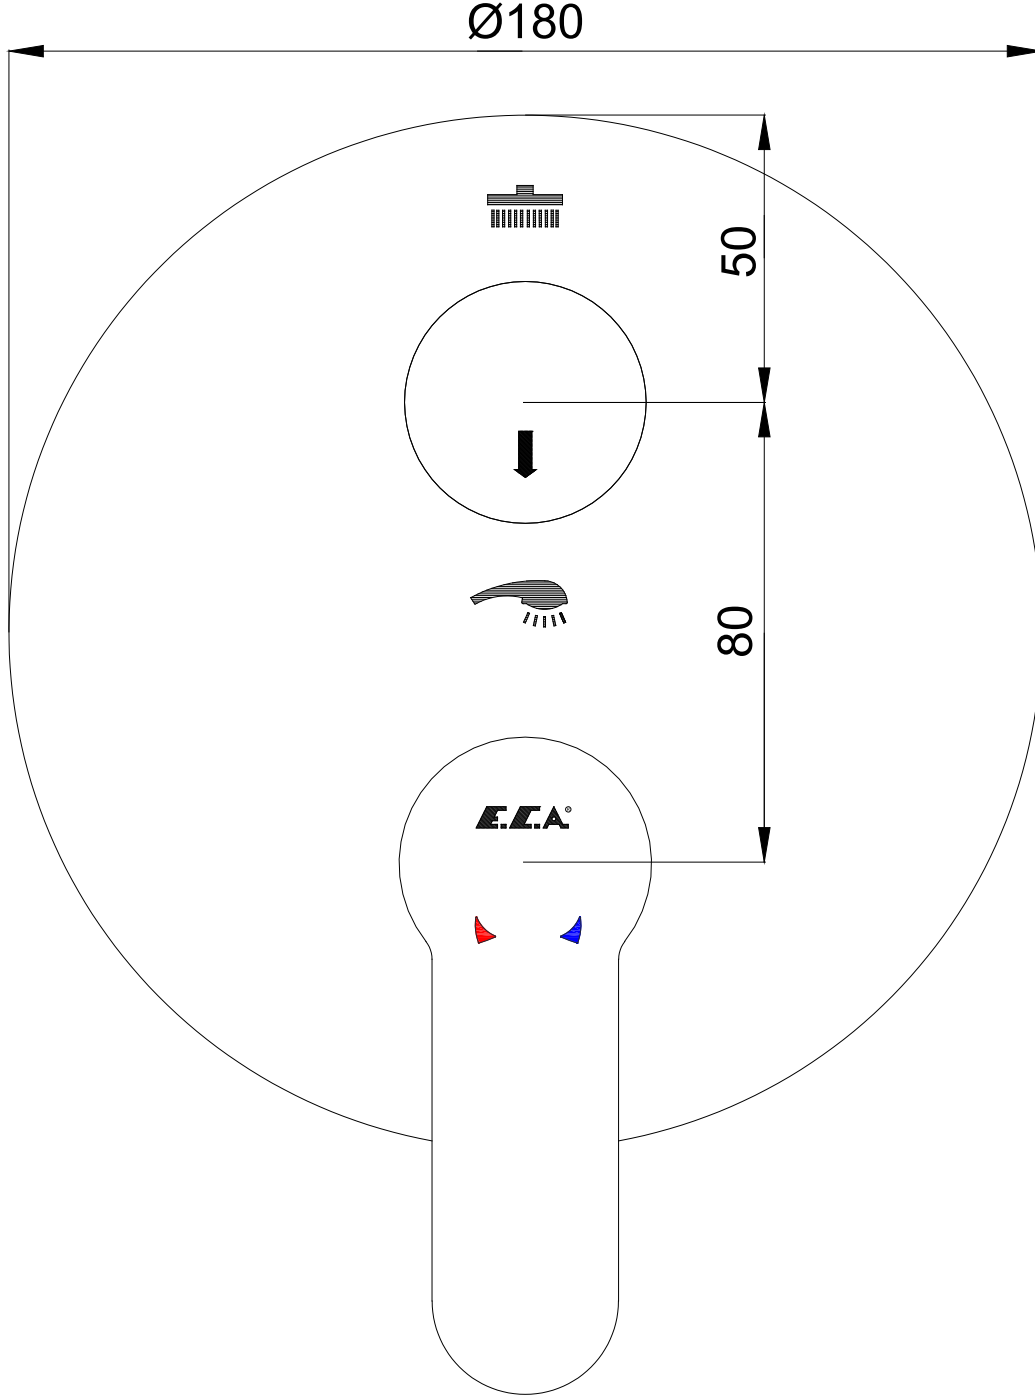

# ANKASTRE BANYO/DUŐ BATARYALARI CONCEALED BATH/SHOWER MIXERS

**E.C.A.**<sup>®</sup>

**Ürün Kodu** : 102167208-YDE - NİTA Ankaſtre Banyo/Duő Bataryası Sıva Üſtü Grubu - 2 Yollu (**İhracat Kodu**: 102167208-YDE)

**Product Code**: 102167208-YDE - NITA Concealed Bath/Shower Mixer Surface Mounted Group - 2 Way Diverter (**Export Code**: 102167208-YDE)

\*Localization product codes are available.

Mart 2020 / March 2020