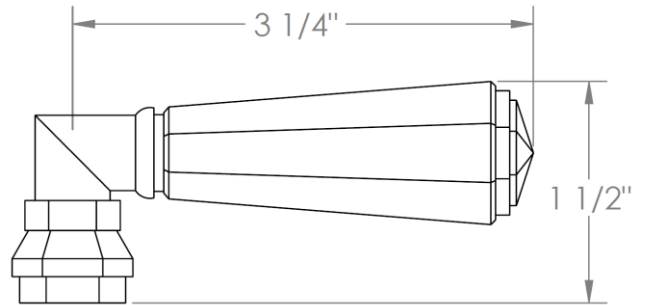

314-MAS2-
Lavatory Angle Stop Kit
1/2" IPS x 3/8" OD Compression

HANDLE TRIM OPTIONS

CRY4 – ROOSEVELT

CRY5 – MARMONT

T6 – NEWTON

XX – SHETFIELD

YY – NEWPORT