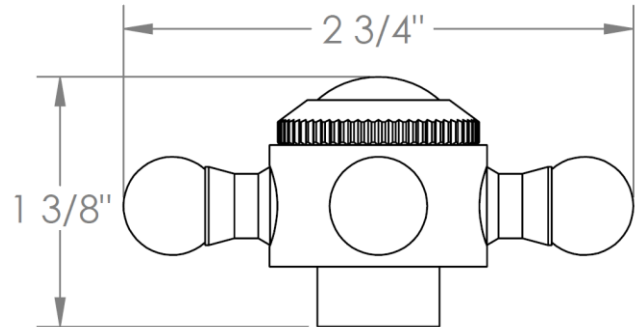

314-MAS2-
Lavatory Angle Stop Kit
1/2" IPS x 3/8" OD Compression

HANDLE TRIM OPTIONS

CRY4 – ROOSEVELT

CRY5 – MARMONT

T6 – NEWTON

XX – SHETFIELD

YY – NEWPORT