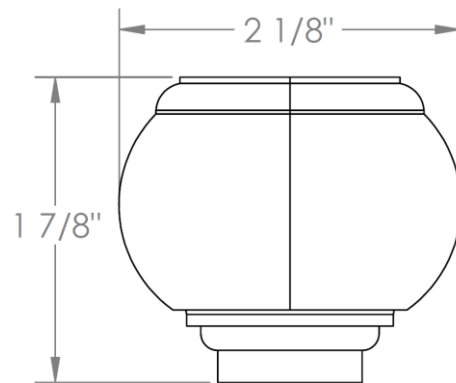

314-MAS2-
Lavatory Angle Stop Kit
1/2" IPS x 3/8" OD Compression

HANDLE TRIM OPTIONS

CRY4 – ROOSEVELT

CRY5 – MARMONT

T6 – NEWTON

XX – SHETFIELD

YY – NEWPORT