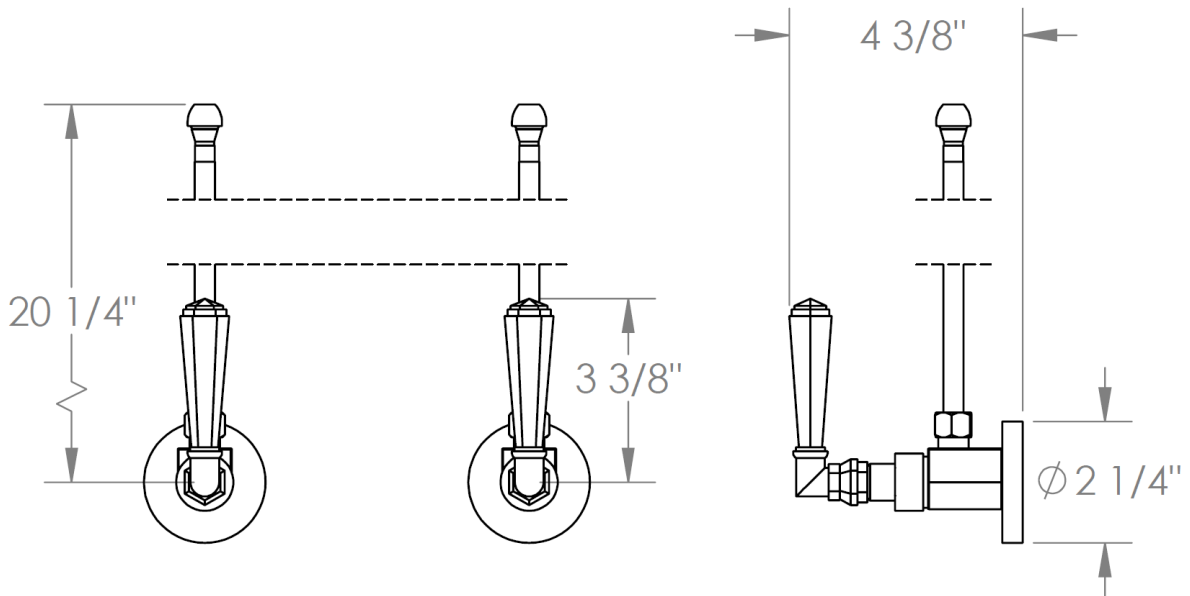

314-MAS2-
Lavatory Angle Stop Kit
1/2" IPS x 3/8" OD Compression

HANDLE TRIM OPTIONS

CRY4 – ROOSEVELT

CRY5 – MARMONT

T6 – NEWTON

XX – SHETFIELD

YY – NEWPORT