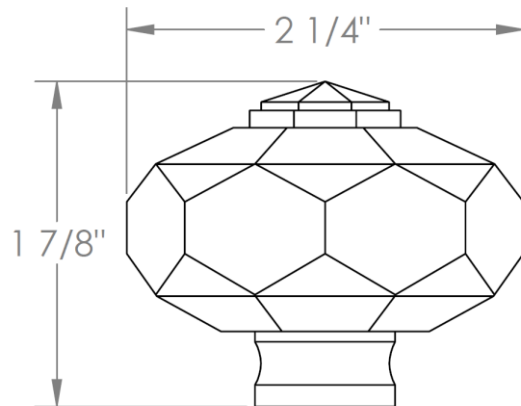

314-MAS2-
Lavatory Angle Stop Kit
1/2" IPS x 3/8" OD Compression

HANDLE TRIM OPTIONS

CRY4 – ROOSEVELT

CRY5 – MARMONT

T6 – NEWTON

XX – SHETFIELD

YY – NEWPORT