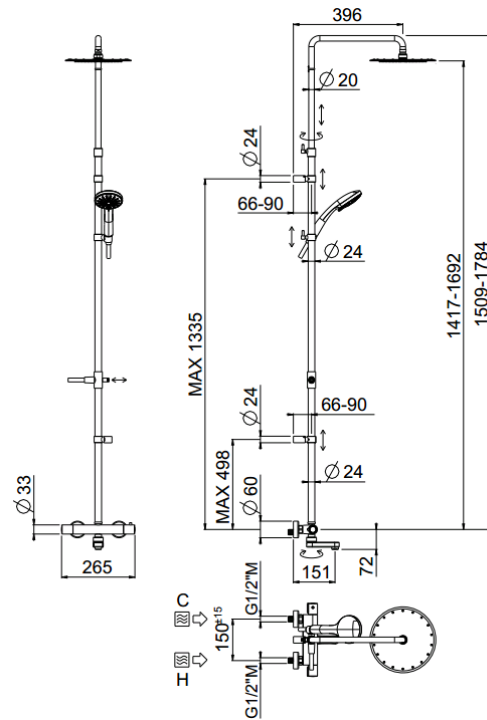

Rigoletto telescopic tub

Rigoletto telescopic tub, MySlim shower head
01-1862-N-CR

TECHNICAL INFORMATION

Bridge telescopic shower column including exposed thermostatic mixer with diverter and swinging spout, turning bar with adjustable mounting. Round ultra-thin shower head, Ø300, non-liming, in stainless steel. 3 jets non-liming shower in ABS. Smooth double anti-torsion PVC flexible hose, cm 150. CHROME

Flow rate:
x rubinetto

PICTURE

SPARE PARTS

ORIC035
T°

ORIC032
2 vie / ways

FEATURES

rain jet

central jet

side jet

Tub spout

double anti-torsion

adjustable telescopic shower column

Rigoletto adjustable spout

TECHNICAL DRAWING

FINISHINGS